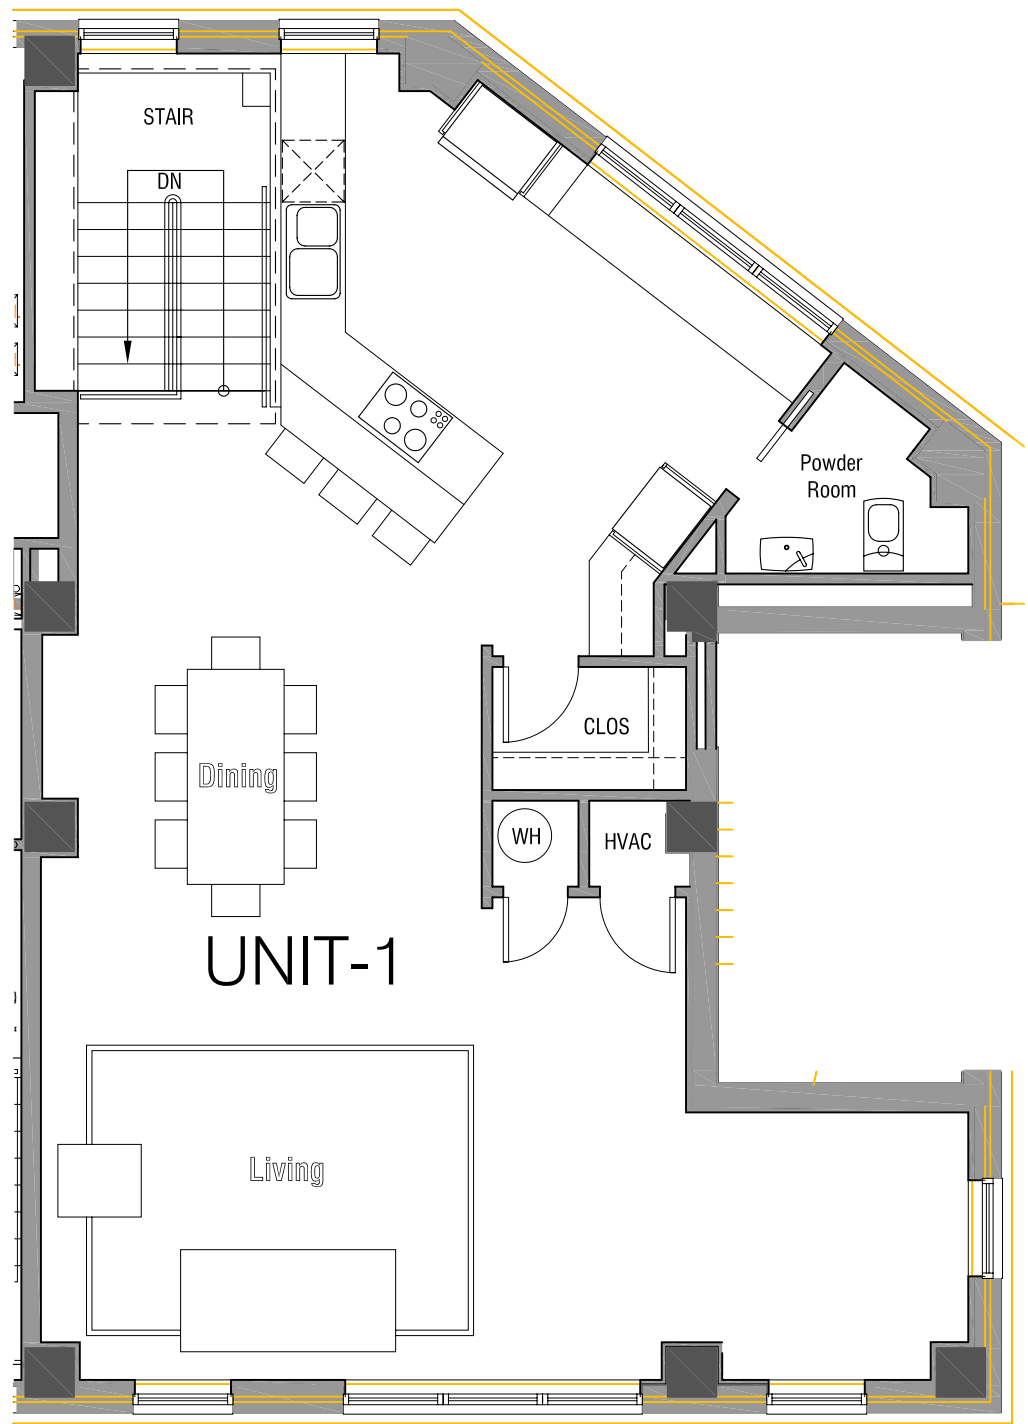

PLAN NOTES

UNIT 1

Floor 2-3

Bedrooms - 2

Bathroom - 2.5

1664 Square Feet of living space

Note: All prices subject to change with notification.

CONDO UNIT #1 - 3rd, 5th, 7th Floors

SCALE: 3/16" = 1' - 0"

Keyplan

CONDO UNIT #1 - 2nd, 4th, 6th Floors

SCALE: 3/16" = 1' - 0"

Modified: Thursday, November 30, 2006

CONDO UNIT #1 - TYPICAL PLAN