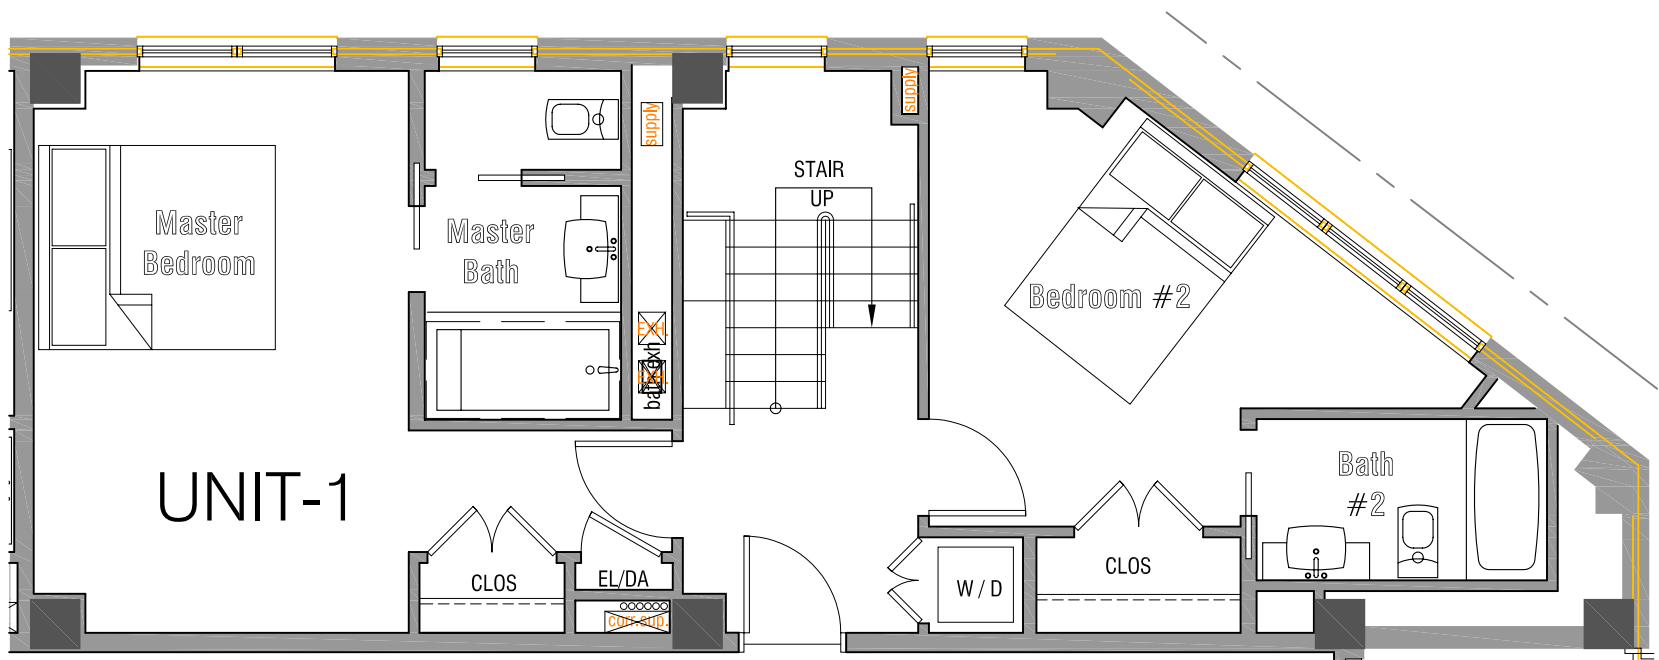

PLAN NOTES

UNIT 1

Floor 2-3

Bedrooms - 2

Bathroom - 2.5

1664 Square Feet of living space

Note: All prices subject to change with notification.

CONDO UNIT #1 - 3rd, 5th, 7th Floors

SCALE: 3/16" = 1' - 0"

Keyplan

CONDO UNIT #1 - 2nd, 4th, 6th Floors

SCALE: 3/16" = 1' - 0"

Modified: Thursday, November 30, 2006

CONDO UNIT #1 - TYPICAL PLAN