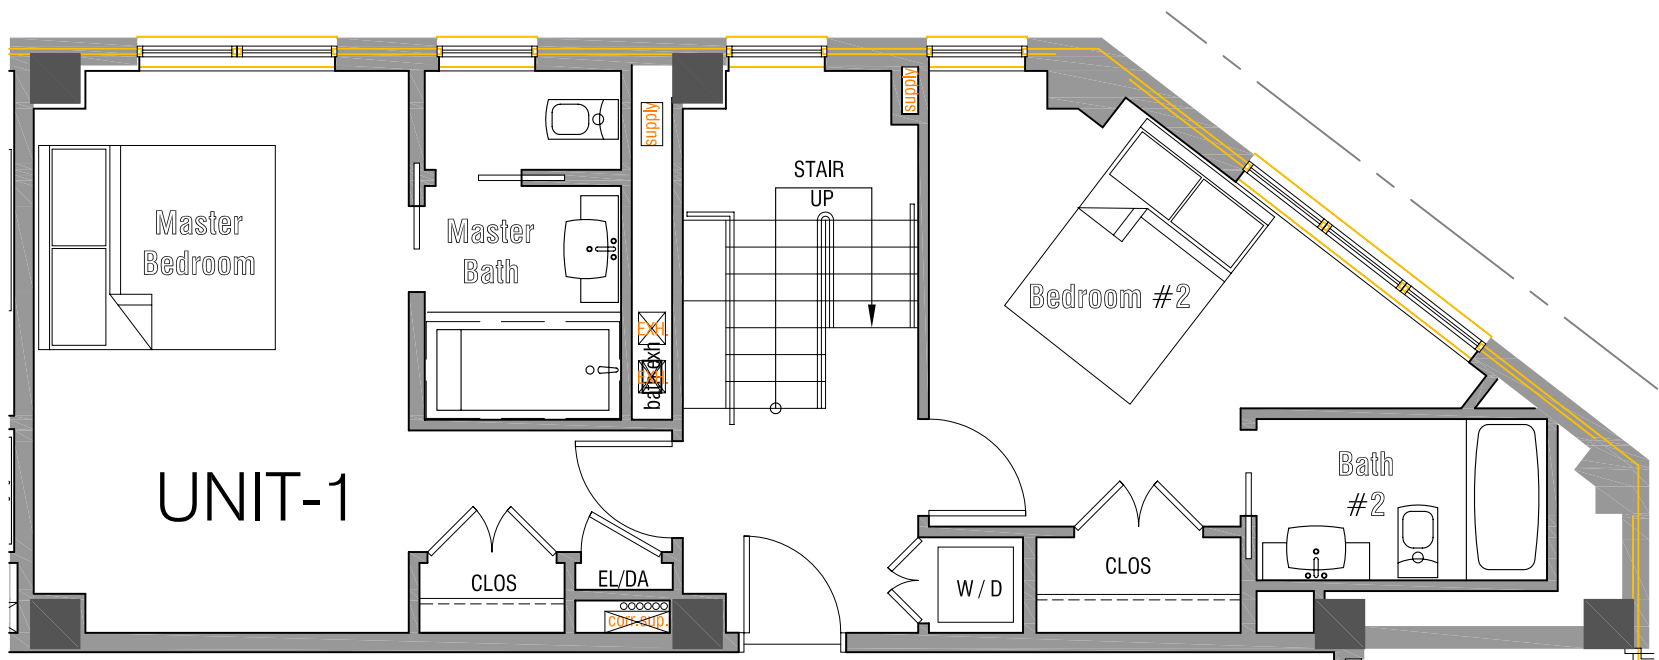

# PLAN NOTES

UNIT 1

Floor 4-5

Bedrooms - 2

Bathroom - 2.5

1664 Square Feet of living space

Unit Price

Note: All prices subject to change with notification.

**CONDO UNIT #1 - 3rd, 5th, 7th Floors**

SCALE: 3/16" = 1' - 0"

**2nd, 4th, & 6th floors**

**3rd, 5th, & 7th floors**

**Keyplan**

**CONDO UNIT #1 - 2nd, 4th, 6th Floors**

SCALE: 3/16" = 1' - 0"

Modified: Thursday, November 30, 2006

## CONDO UNIT #1 - TYPICAL PLAN