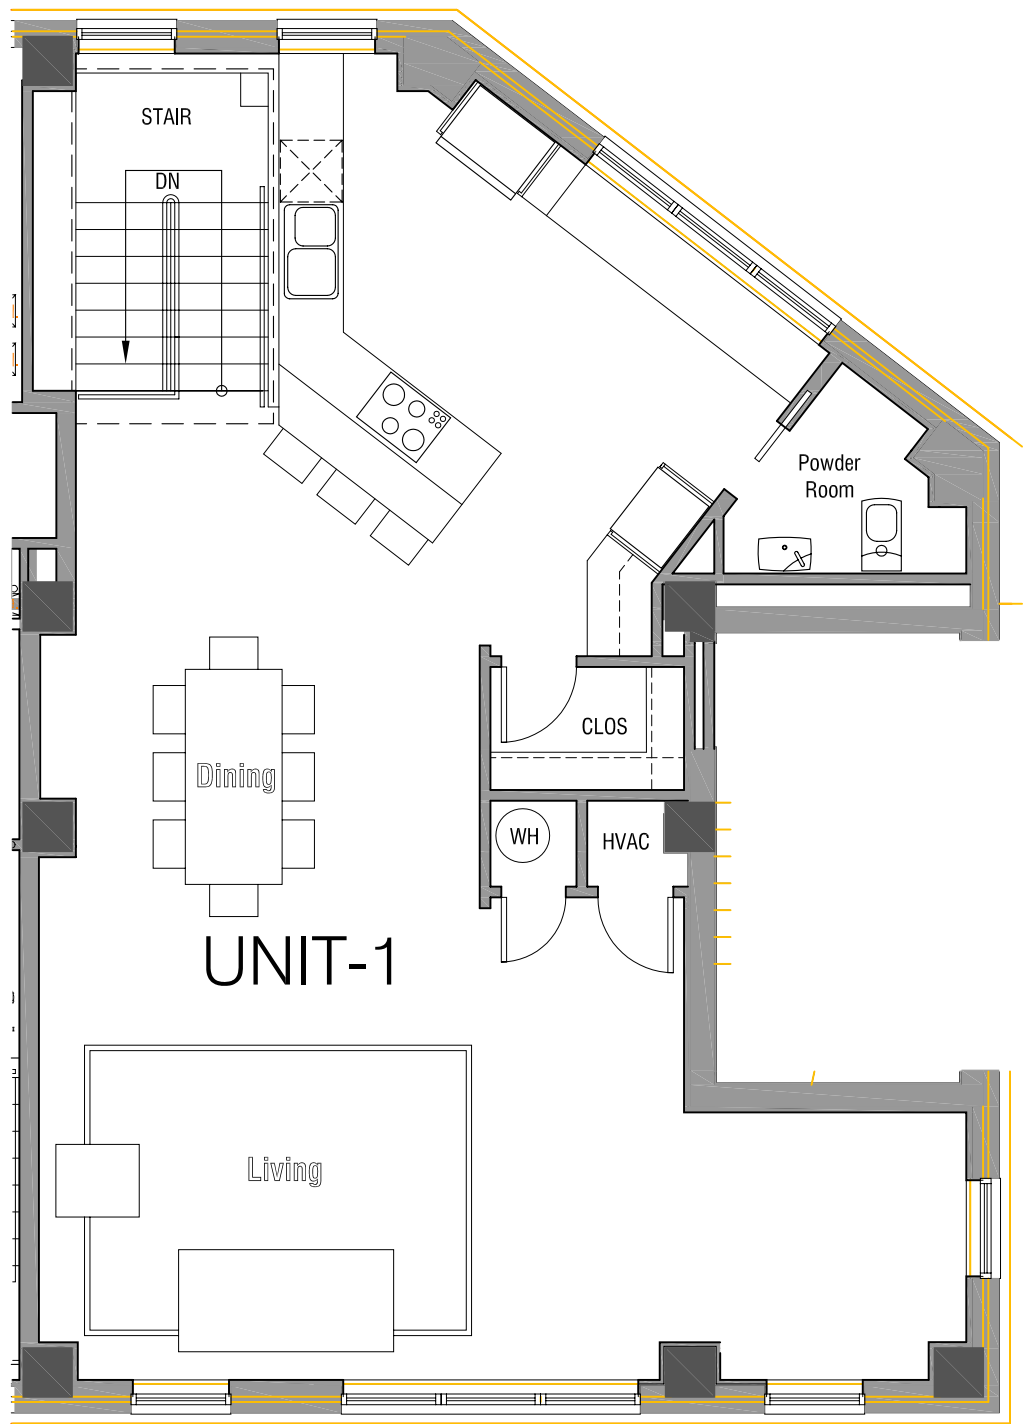

# PLAN NOTES

UNIT 1

Floor 4-5

Bedrooms - 2

Bathroom - 2.5

1664 Square Feet of living space

Unit Price

Note: All prices subject to change with notification.

**CONDO UNIT #1 - 3rd, 5th, 7th Floors**

SCALE: 3/16" = 1' - 0"

**2nd, 4th, & 6th floors**

**3rd, 5th, & 7th floors**

**Keyplan**

**CONDO UNIT #1 - 2nd, 4th, 6th Floors**

SCALE: 3/16" = 1' - 0"

Modified: Thursday, November 30, 2006

## CONDO UNIT #1 - TYPICAL PLAN