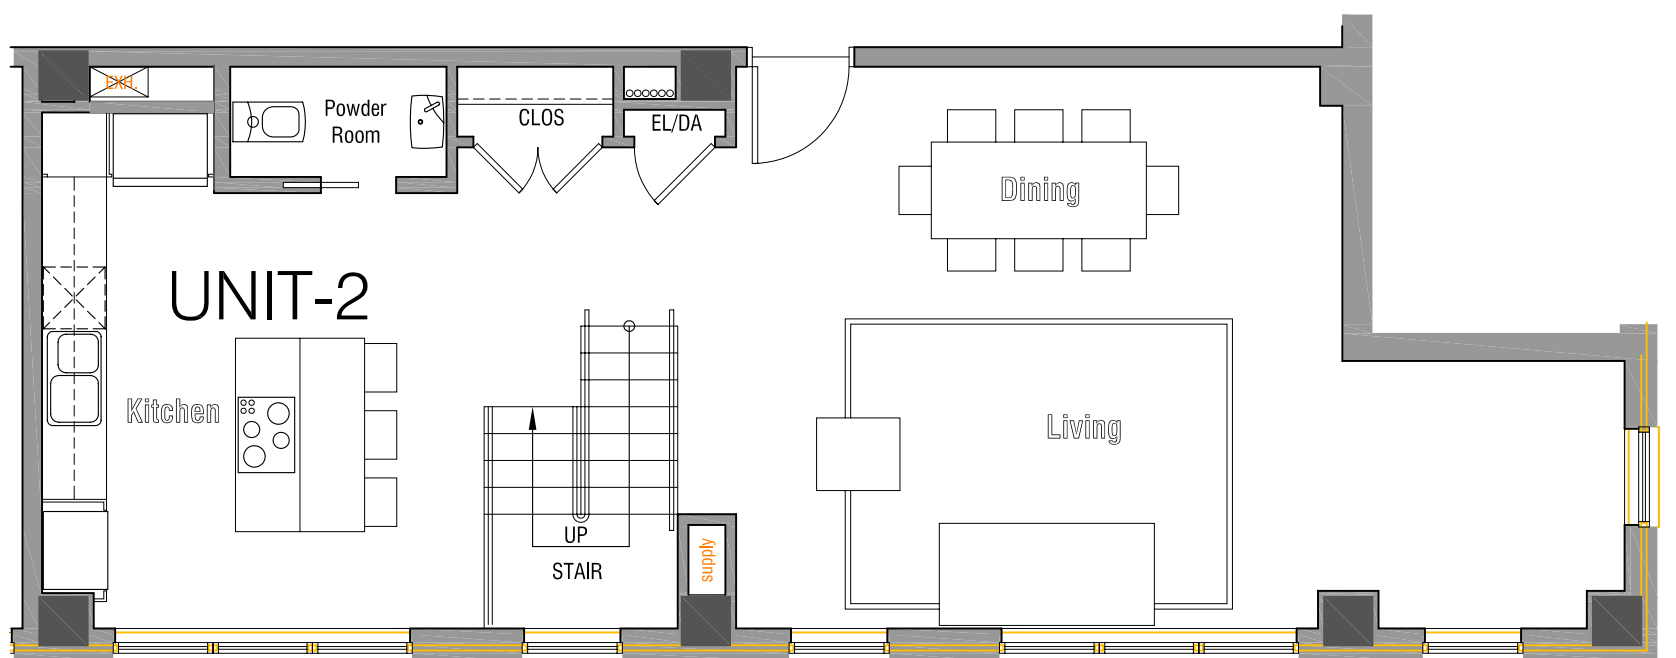

PLAN NOTES

UNIT 2

Floor 2-3

Bedrooms - 2

Bathroom - 2.5

1664 Square Feet of living space

Unit Price

Note: All prices subject to change with notification.

CONDO UNIT #2 - 3rd, 5th, 7th Floors

SCALE: 3/16" = 1' - 0"

CONDO UNIT #2 - 2nd, 4th, 6th Floors

SCALE: 3/16" = 1' - 0"

Modified: Thursday, November 30, 2006

CONDO UNIT #2 - TYPICAL PLAN