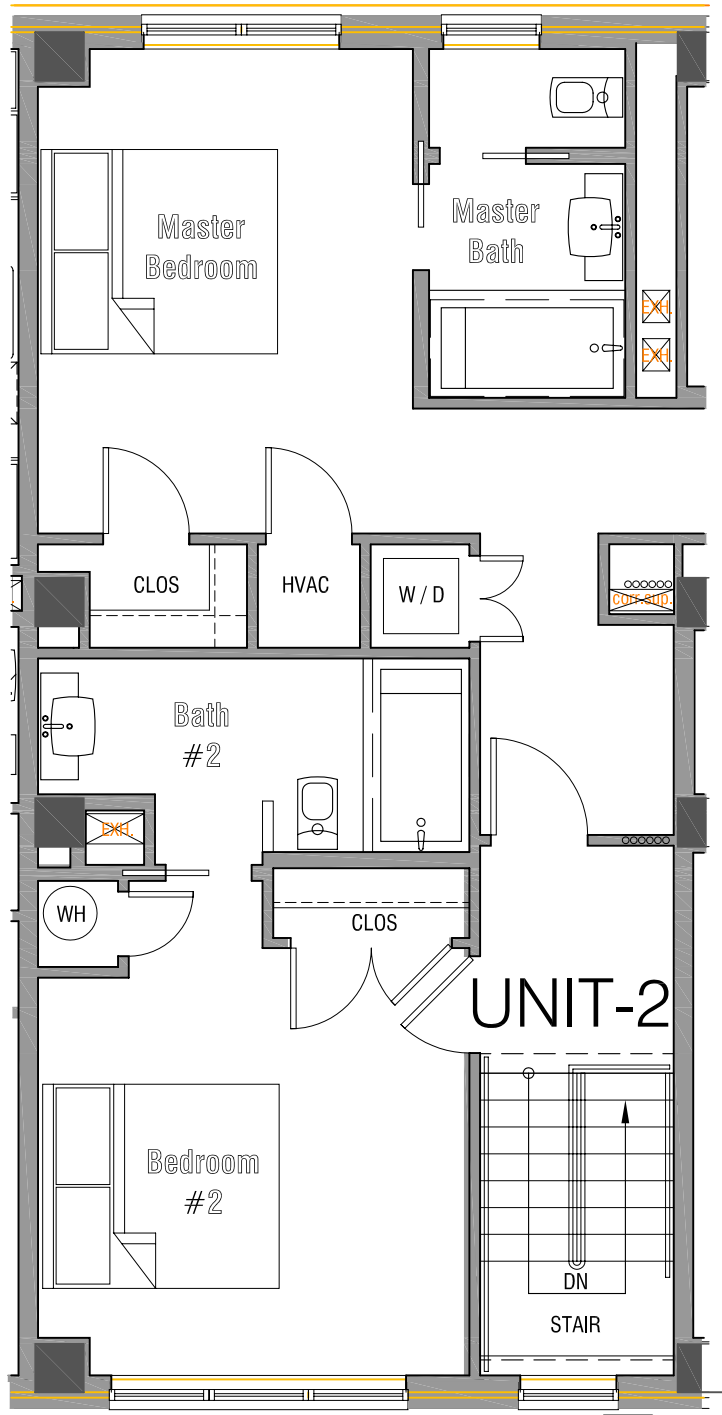

PLAN NOTES

UNIT 2

Floor 2-3

Bedrooms - 2

Bathroom - 2.5

1664 Square Feet of living space

Unit Price

Note: All prices subject to change with notification.

CONDO UNIT #2 - 3rd, 5th, 7th Floors

SCALE: 3/16" = 1' - 0"

CONDO UNIT #2 - 2nd, 4th, 6th Floors

SCALE: 3/16" = 1' - 0"

Modified: Thursday, November 30, 2006

CONDO UNIT #2 - TYPICAL PLAN