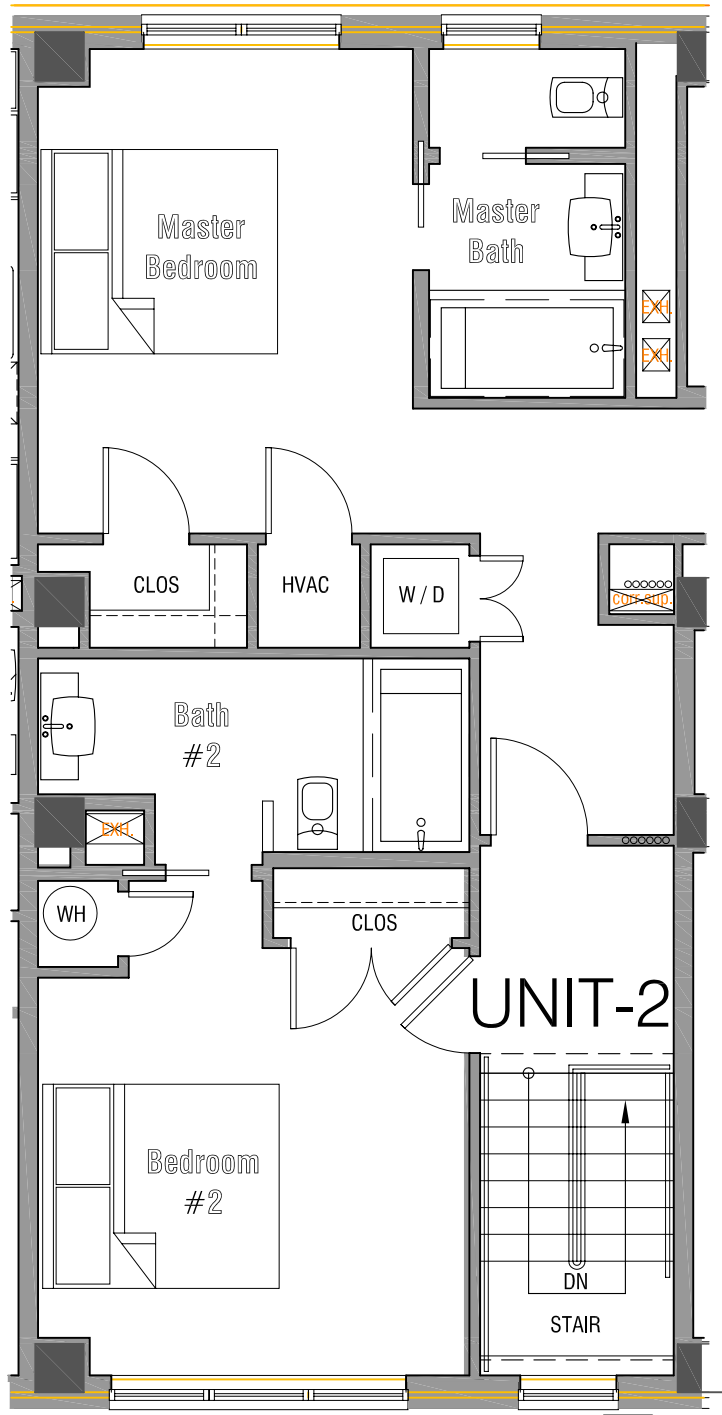

PLAN NOTES

UNIT 2

Floor 6-7

Bedrooms - 2

Bathroom - 2.5

1664 Square Feet of living space

Unit Price

Note: All prices subject to change with notification.

CONDO UNIT #2 - 3rd, 5th, 7th Floors

SCALE: 3/16" = 1' - 0"

CONDO UNIT #2 - 2nd, 4th, 6th Floors

SCALE: 3/16" = 1' - 0"

Modified: Thursday, November 30, 2006

CONDO UNIT #2 - TYPICAL PLAN