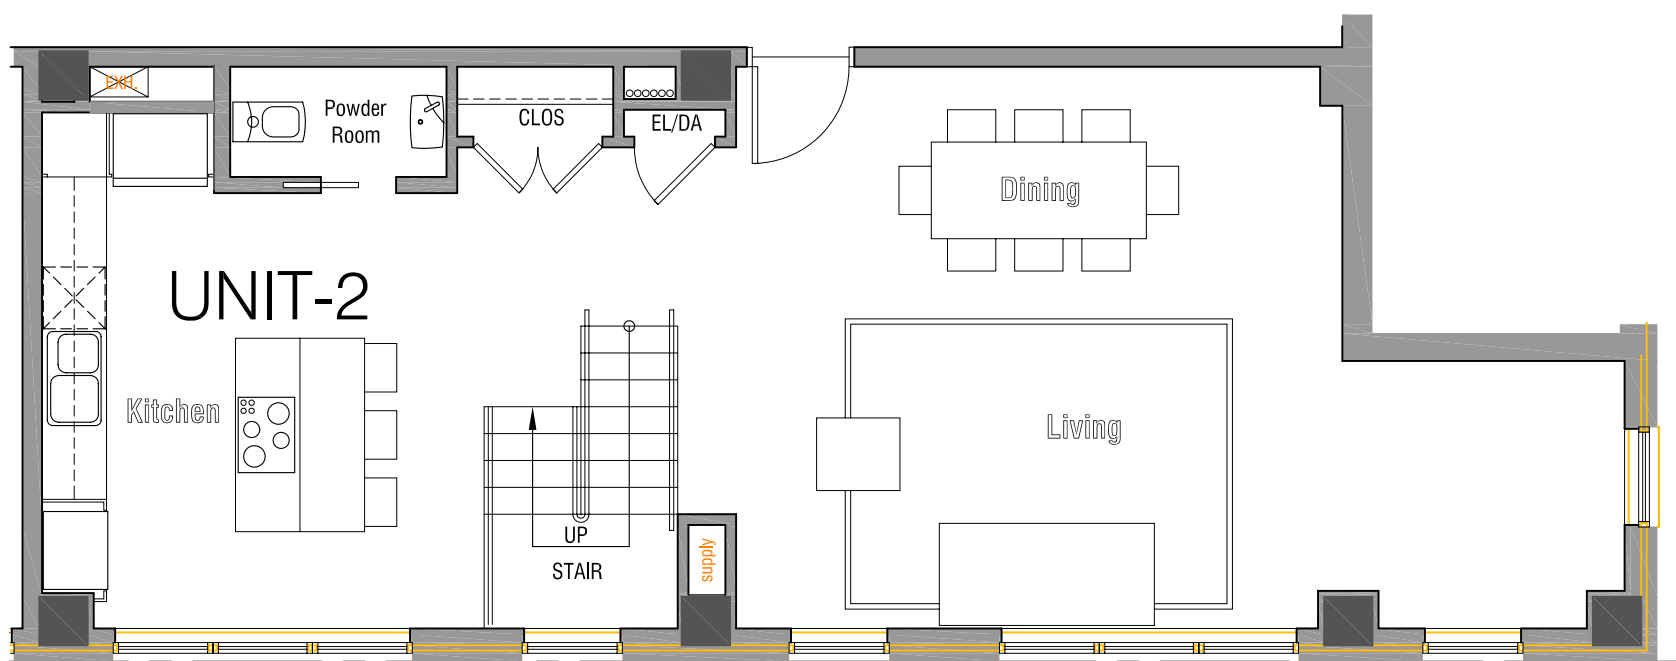

PLAN NOTES

UNIT 2

Floor 6-7

Bedrooms - 2

Bathroom - 2.5

1664 Square Feet of living space

Unit Price

Note: All prices subject to change with notification.

CONDO UNIT #2 - 3rd, 5th, 7th Floors

SCALE: 3/16" = 1' - 0"

CONDO UNIT #2 - 2nd, 4th, 6th Floors

SCALE: 3/16" = 1' - 0"

Modified: Thursday, November 30, 2006

CONDO UNIT #2 - TYPICAL PLAN