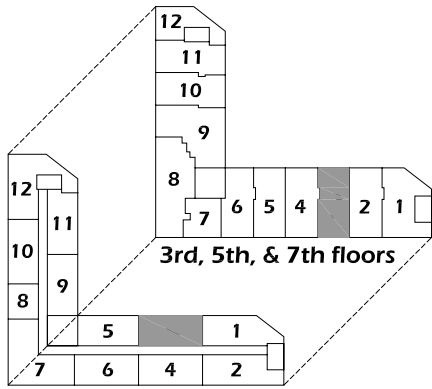

PLAN NOTES

UNIT 3

Floor 2-3

Bedrooms - 2

Bathroom - 2.5

1450 Square Feet of living space

Unit Price

Note: All prices subject to change with notification.

CONDO UNIT #3 - 3rd, 5th, 7th Floors

SCALE: 3/16" = 1' - 0"

2nd, 4th, & 6th floors

Keyplan

CONDO UNIT #3 - 2nd, 4th, 6th Floors

SCALE: 3/16" = 1' - 0"

Modified: Thursday, November 30, 2006

CONDO UNIT #3 - TYPICAL PLAN