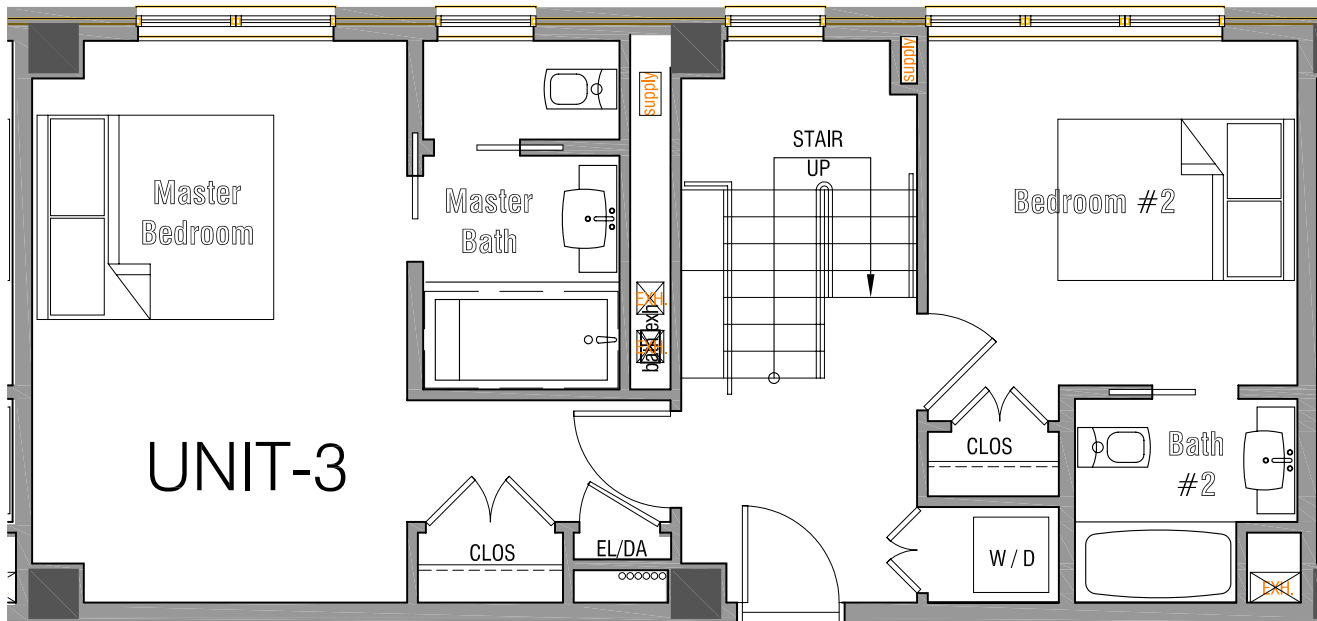

PLAN NOTES

UNIT 3

Floor 2-3

Bedrooms - 2

Bathroom - 2.5

1450 Square Feet of living space

Unit Price

Note: All prices subject to change with notification.

CONDO UNIT #3 - 3rd, 5th, 7th Floors

SCALE: 3/16" = 1' - 0"

2nd, 4th, & 6th floors

Keyplan

CONDO UNIT #3 - 2nd, 4th, 6th Floors

SCALE: 3/16" = 1' - 0"

Modified: Thursday, November 30, 2006

CONDO UNIT #3 - TYPICAL PLAN