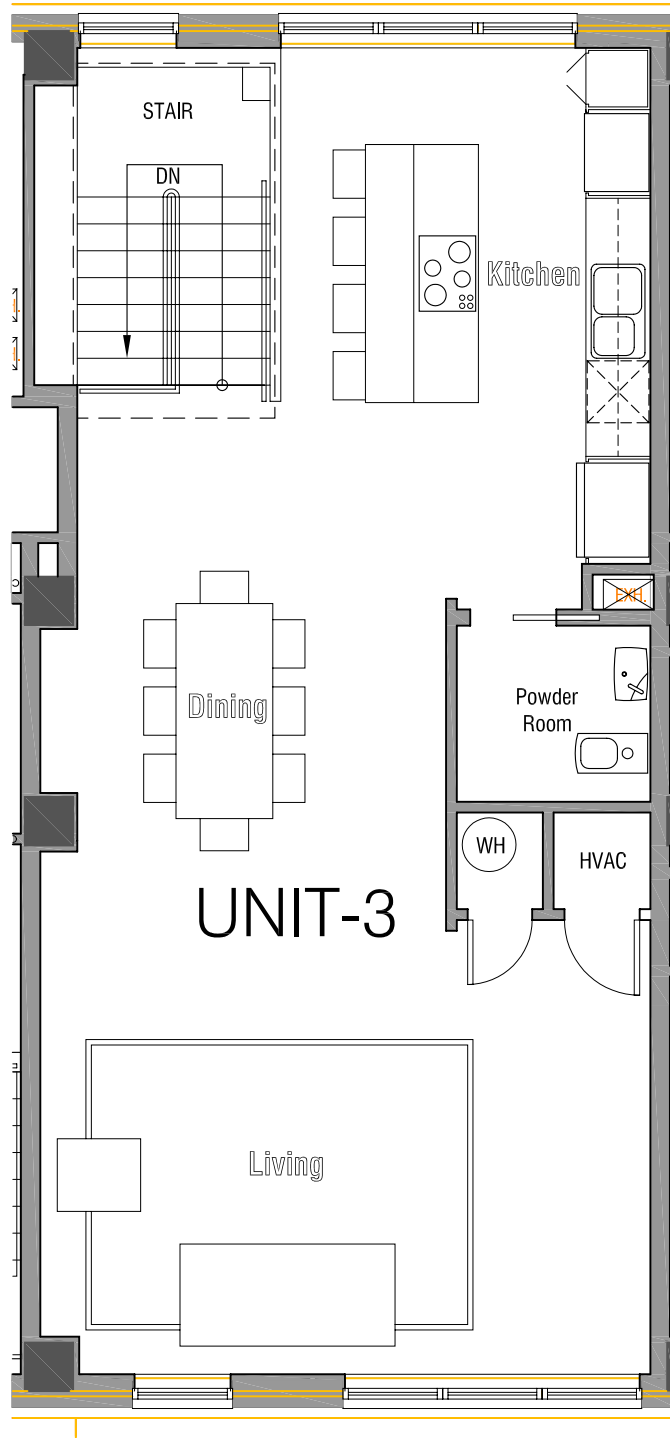

PLAN NOTES

UNIT 3

Floor 2-3

Bedrooms - 2

Bathroom - 2.5

1450 Square Feet of living space

Unit Price

Note: All prices subject to change with notification.

CONDO UNIT #3 - 3rd, 5th, 7th Floors

SCALE: 3/16" = 1' - 0"

2nd, 4th, & 6th floors

Keyplan

CONDO UNIT #3 - 2nd, 4th, 6th Floors

SCALE: 3/16" = 1' - 0"

Modified: Thursday, November 30, 2006

CONDO UNIT #3 - TYPICAL PLAN