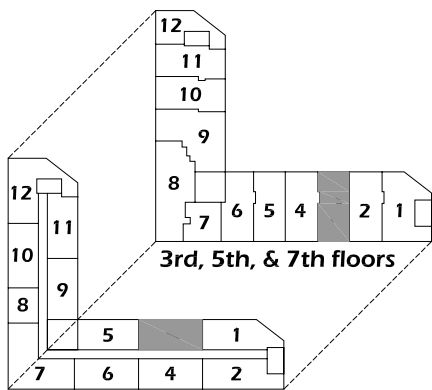

PLAN NOTES

UNIT 3

Floor 6-7

Bedrooms - 2

Bathroom - 2.5

1450 Square Feet of living space

Unit Price

Note: All prices subject to change with notification.

CONDO UNIT #3 - 3rd, 5th, 7th Floors

SCALE: 3/16" = 1' - 0"

2nd, 4th, & 6th floors

Keyplan

CONDO UNIT #3 - 2nd, 4th, 6th Floors

SCALE: 3/16" = 1' - 0"

Modified: Thursday, November 30, 2006

CONDO UNIT #3 - TYPICAL PLAN