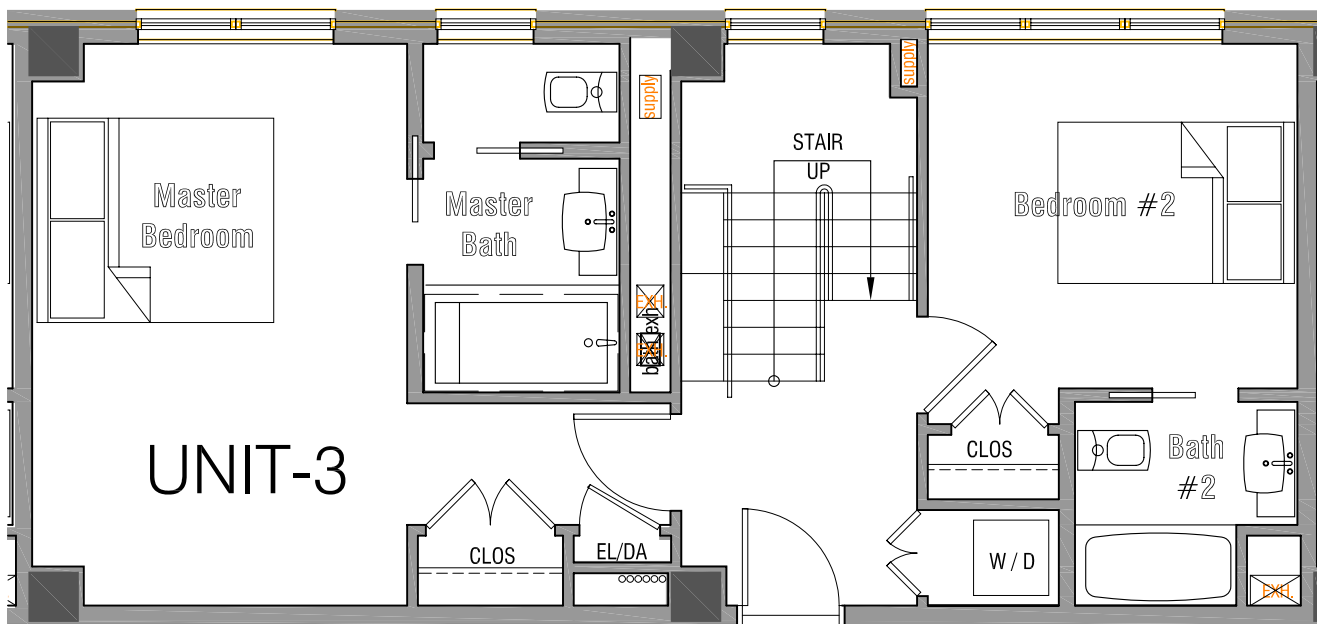

PLAN NOTES

UNIT 3

Floor 6-7

Bedrooms - 2

Bathroom - 2.5

1450 Square Feet of living space

Unit Price

Note: All prices subject to change with notification.

CONDO UNIT #3 - 3rd, 5th, 7th Floors

SCALE: 3/16" = 1' - 0"

2nd, 4th, & 6th floors

Keyplan

CONDO UNIT #3 - 2nd, 4th, 6th Floors

SCALE: 3/16" = 1' - 0"

Modified: Thursday, November 30, 2006

CONDO UNIT #3 - TYPICAL PLAN