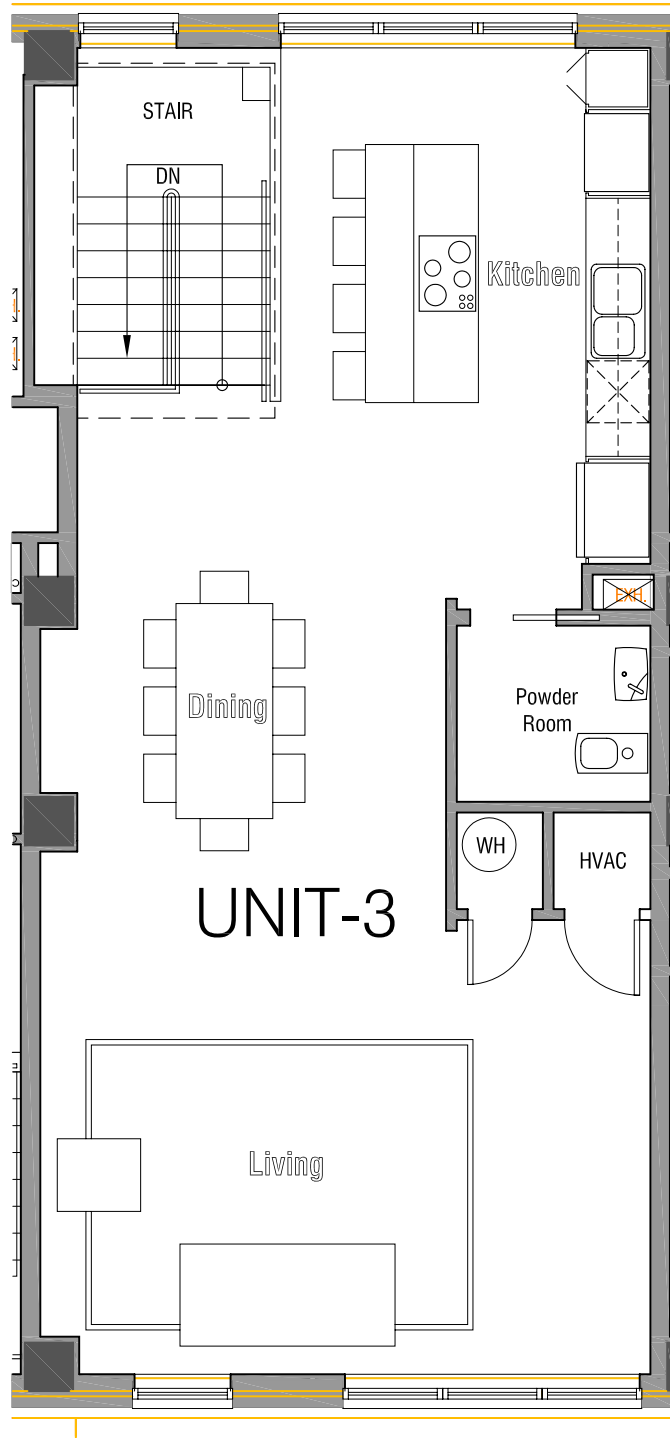

PLAN NOTES

UNIT 3

Floor 6-7

Bedrooms - 2

Bathroom - 2.5

1450 Square Feet of living space

Unit Price

Note: All prices subject to change with notification.

CONDO UNIT #3 - 3rd, 5th, 7th Floors

SCALE: 3/16" = 1' - 0"

2nd, 4th, & 6th floors

Keyplan

CONDO UNIT #3 - 2nd, 4th, 6th Floors

SCALE: 3/16" = 1' - 0"

Modified: Thursday, November 30, 2006

CONDO UNIT #3 - TYPICAL PLAN