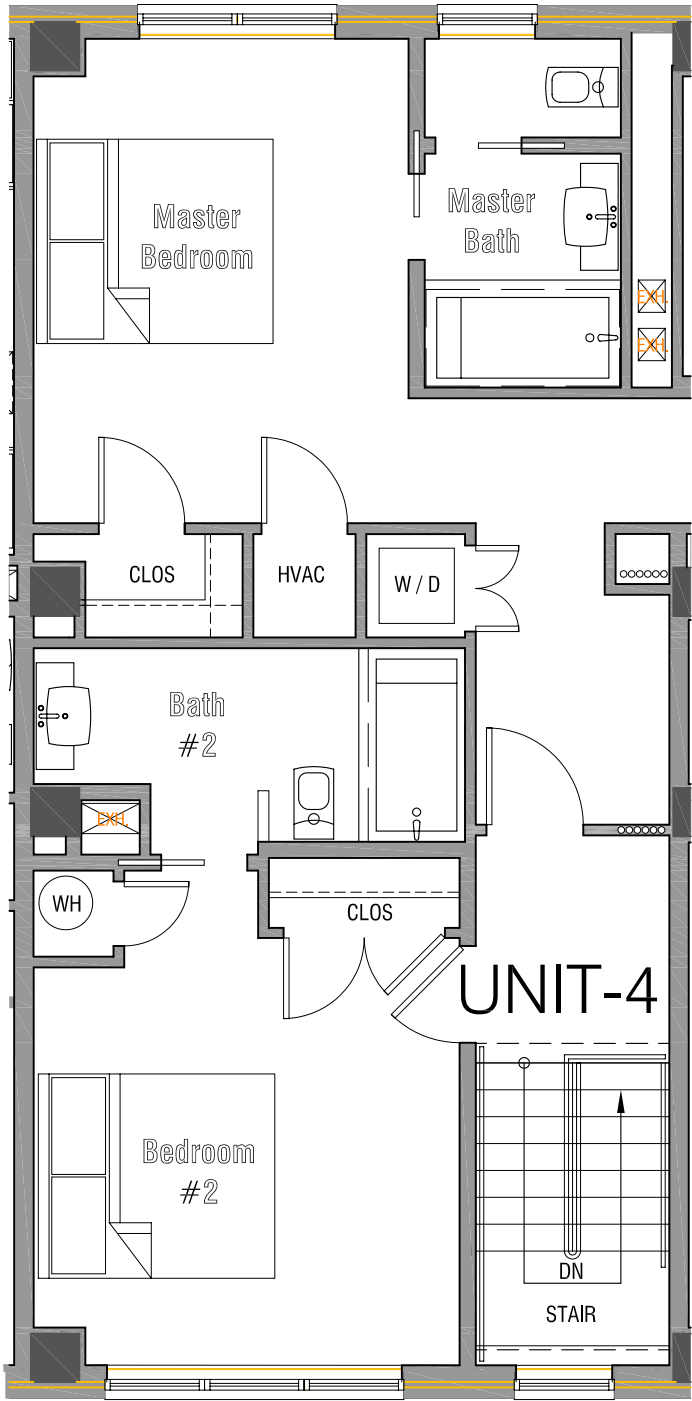

PLAN NOTES

UNIT 4

Floor 2-3

Bedrooms - 2

Bathroom - 2.5

1492 Square Feet of living space

Unit Price

Note: All prices subject to change with notification.

CONDO UNIT #4 - 3rd, 5th, 7th Floors

SCALE: 3/16" = 1' - 0"

2nd, 4th, & 6th floors

Keyplan

CONDO UNIT #4 - 2nd, 4th, 6th Floors

SCALE: 3/16" = 1' - 0"

Modified: Thursday, November 30, 2006

CONDO UNIT #4 - TYPICAL PLAN