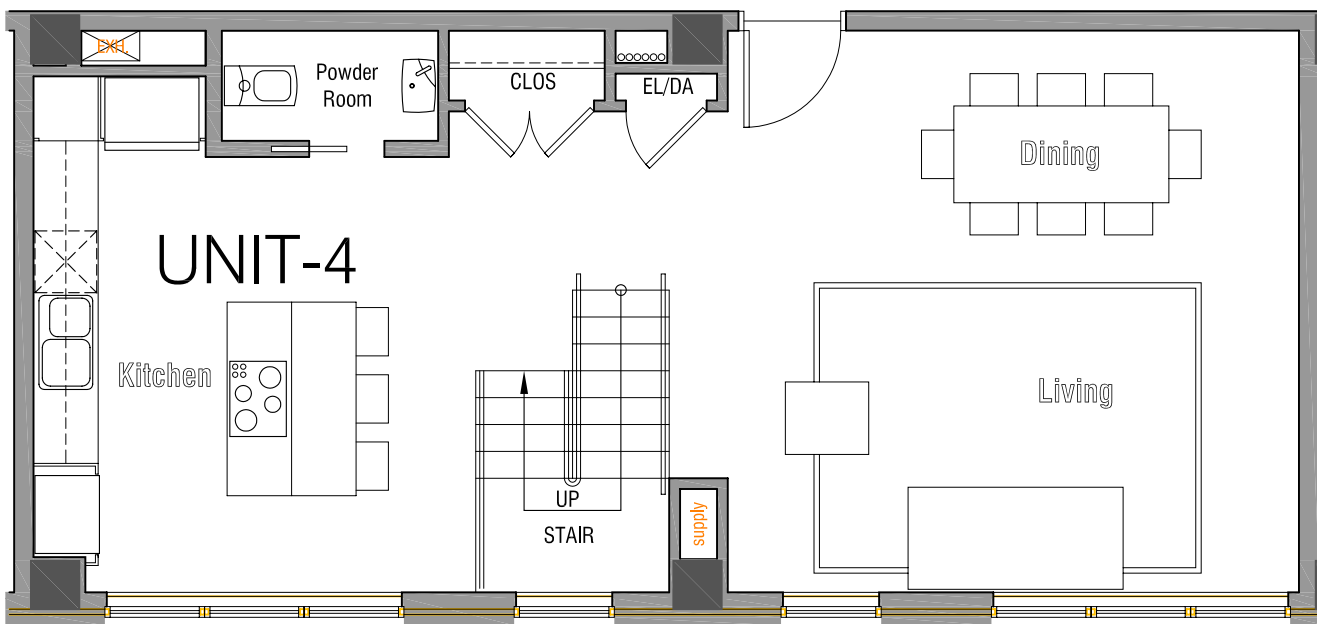

PLAN NOTES

UNIT 4

Floor 2-3

Bedrooms - 2

Bathroom - 2.5

1492 Square Feet of living space

Unit Price

Note: All prices subject to change with notification.

CONDO UNIT #4 - 3rd, 5th, 7th Floors

SCALE: 3/16" = 1' - 0"

2nd, 4th, & 6th floors

Keyplan

CONDO UNIT #4 - 2nd, 4th, 6th Floors

SCALE: 3/16" = 1' - 0"

Modified: Thursday, November 30, 2006

CONDO UNIT #4 - TYPICAL PLAN