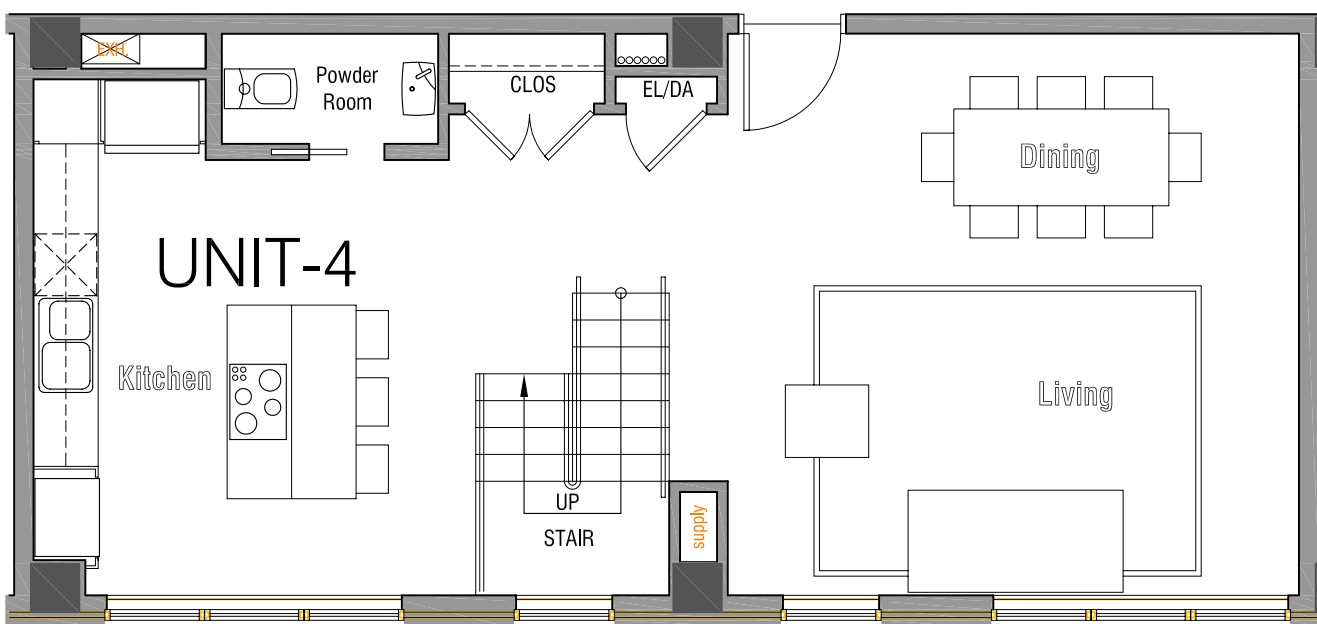

# PLAN NOTES

UNIT 4

Floor 4-5

Bedrooms - 2

Bathroom - 2.5

1492 Square Feet of living space

Unit Price

Note: All prices subject to change with notification.

**CONDO UNIT #4 - 3rd, 5th, 7th Floors**

SCALE: 3/16" = 1' - 0"

**2nd, 4th, & 6th floors**

Keyplan

**CONDO UNIT #4 - 2nd, 4th, 6th Floors**

SCALE: 3/16" = 1' - 0"

Modified: Thursday, November 30, 2006

## CONDO UNIT #4 - TYPICAL PLAN