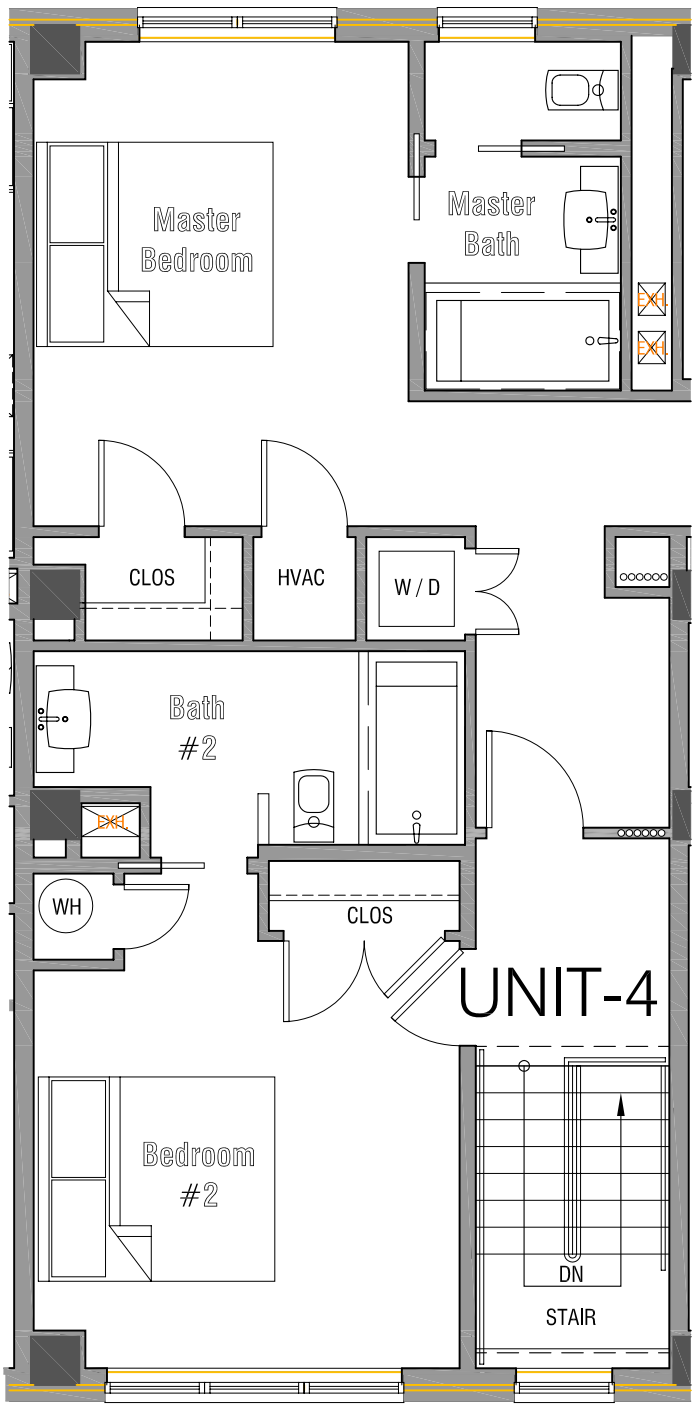

# PLAN NOTES

UNIT 4

Floor 4-5

Bedrooms - 2

Bathroom - 2.5

1492 Square Feet of living space

Unit Price

Note: All prices subject to change with notification.

**CONDO UNIT #4 - 3rd, 5th, 7th Floors**

SCALE: 3/16" = 1' - 0"

**2nd, 4th, & 6th floors**

Keyplan

**CONDO UNIT #4 - 2nd, 4th, 6th Floors**

SCALE: 3/16" = 1' - 0"

Modified: Thursday, November 30, 2006

## CONDO UNIT #4 - TYPICAL PLAN