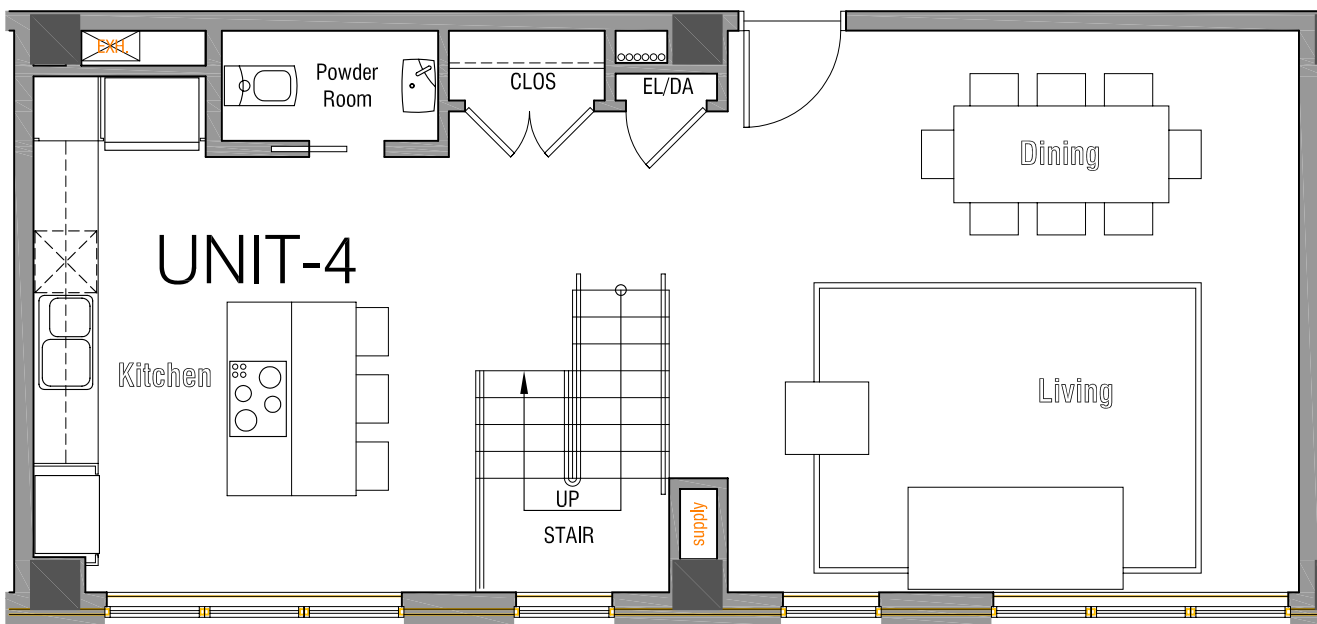

PLAN NOTES

UNIT 4

Floor 6-7

Bedrooms - 2

Bathroom - 2.5

1492 Square Feet of living space

Unit Price

Note: All prices subject to change with notification.

CONDO UNIT #4 - 3rd, 5th, 7th Floors

SCALE: 3/16" = 1' - 0"

2nd, 4th, & 6th floors

Keyplan

CONDO UNIT #4 - 2nd, 4th, 6th Floors

SCALE: 3/16" = 1' - 0"

Modified: Thursday, November 30, 2006

CONDO UNIT #4 - TYPICAL PLAN