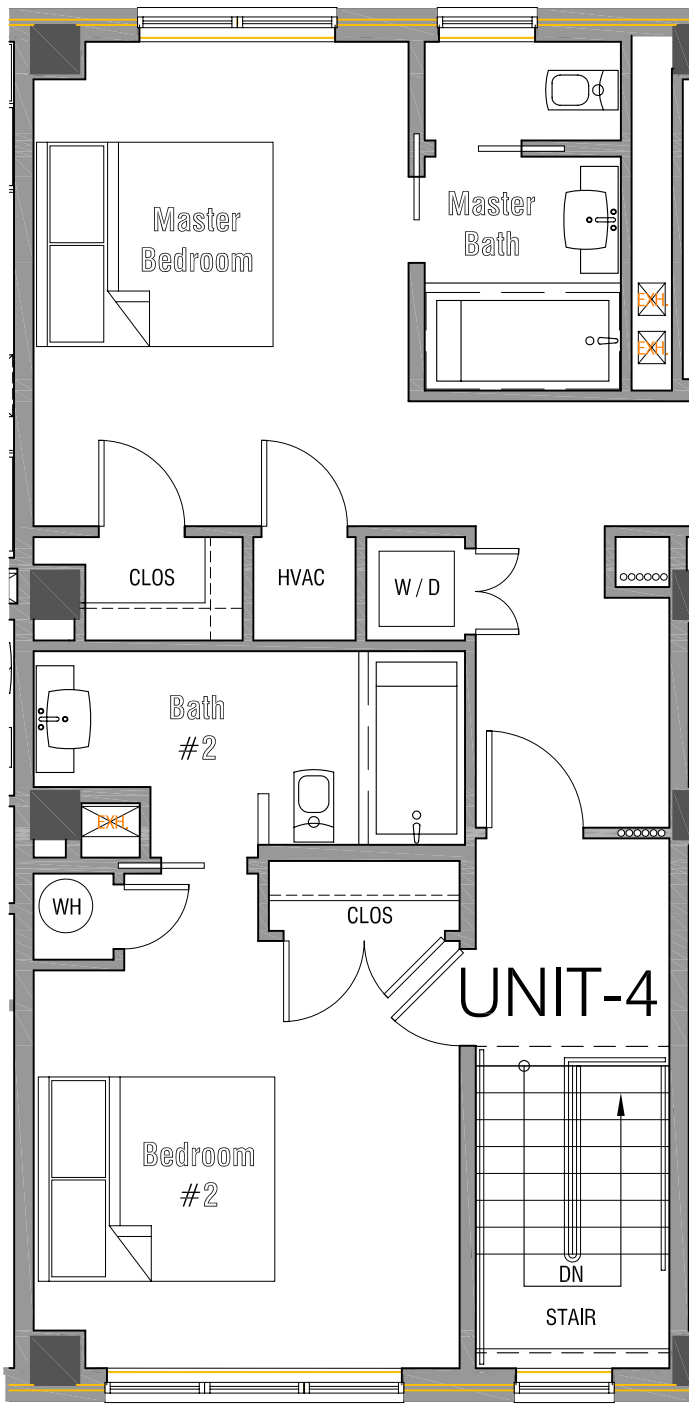

PLAN NOTES

UNIT 4

Floor 6-7

Bedrooms - 2

Bathroom - 2.5

1492 Square Feet of living space

Unit Price

Note: All prices subject to change with notification.

CONDO UNIT #4 - 3rd, 5th, 7th Floors

SCALE: 3/16" = 1' - 0"

2nd, 4th, & 6th floors

Keyplan

CONDO UNIT #4 - 2nd, 4th, 6th Floors

SCALE: 3/16" = 1' - 0"

Modified: Thursday, November 30, 2006

CONDO UNIT #4 - TYPICAL PLAN