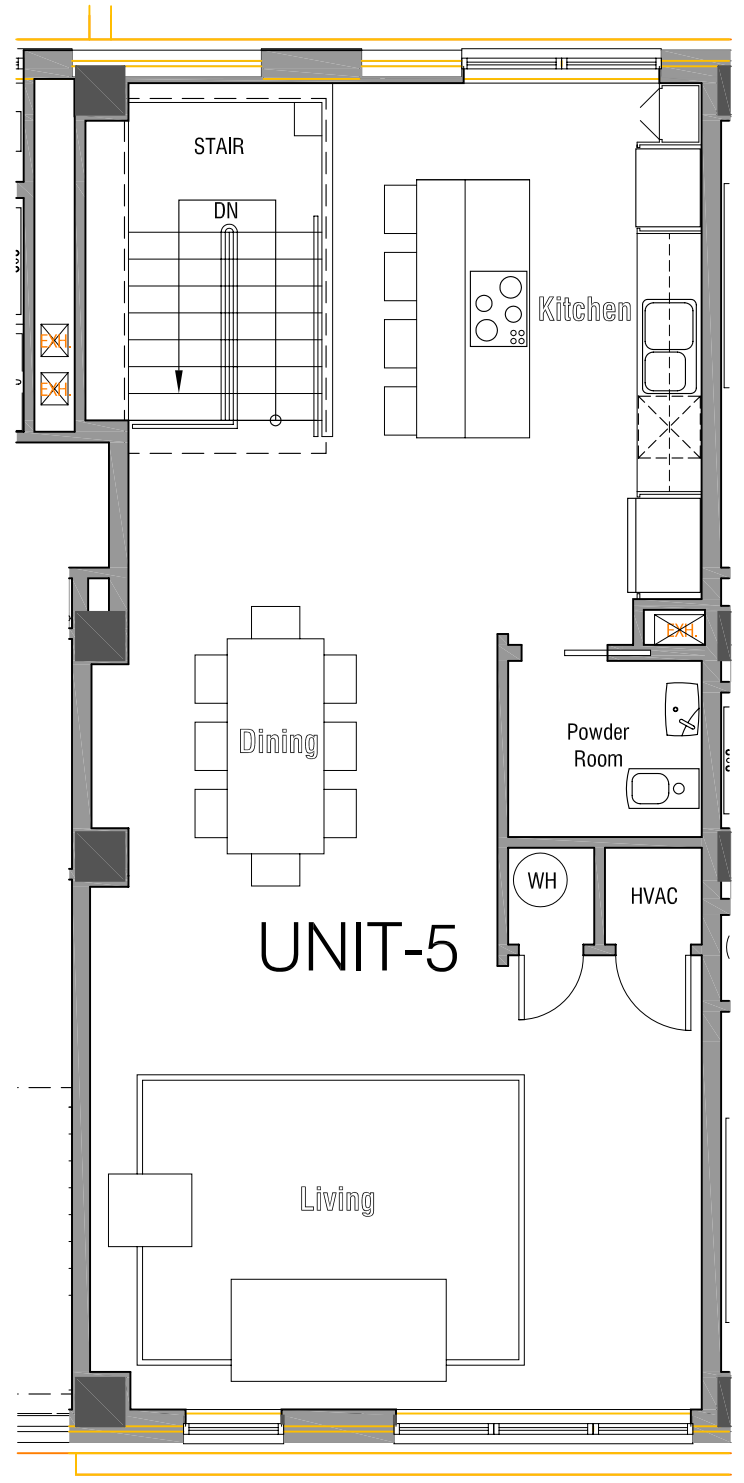

PLAN NOTES

UNIT 5

Floor 4-5

Bedrooms - 2

Bathroom - 2.5

1425 Square Feet of living space

Unit Price

Note: All prices subject to change

with notification.

CONDO UNIT #5 - 2nd, 4th, 6th Floors
SCALE: 3/16" = 1' - 0"

2nd, 4th, & 6th floors
3rd, 5th, & 7th floors
Keyplan

CONDO UNIT #5 - 2nd, 4th, 6th Floors
SCALE: 3/16" = 1' - 0"

Modified: Thursday, November 30, 2006

CONDO UNIT #5 - TYPICAL PLAN