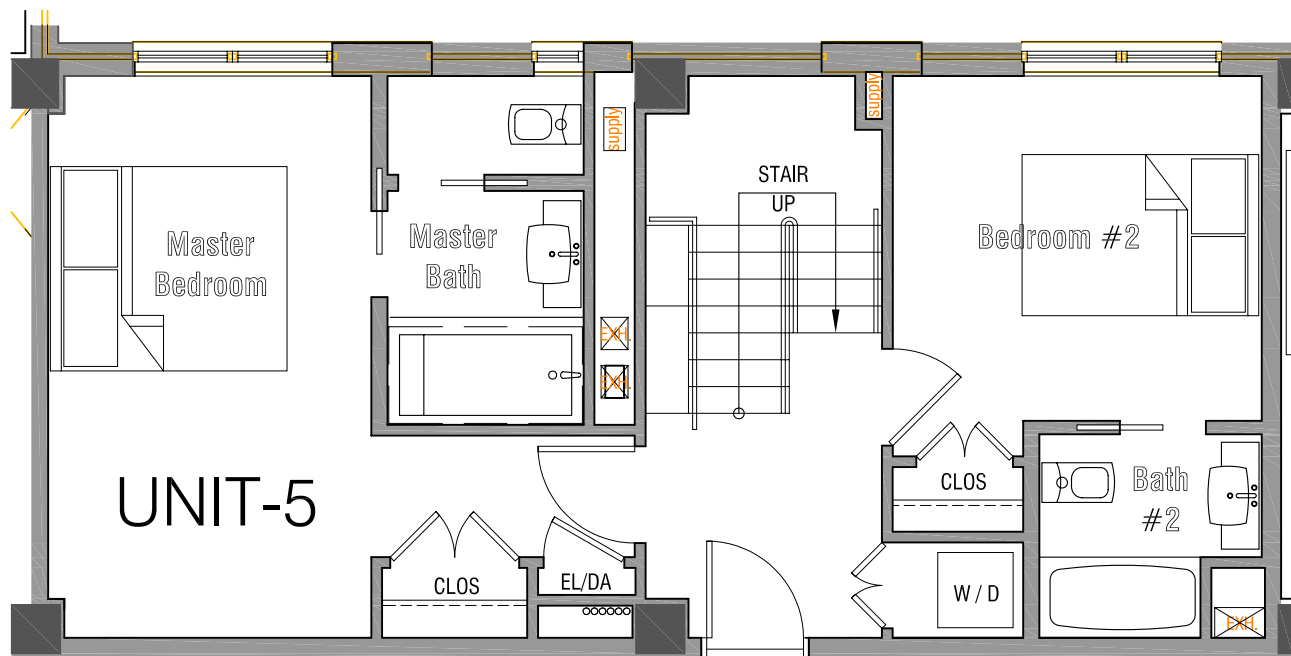

PLAN NOTES

UNIT 5

Floor 4-5

Bedrooms - 2

Bathroom - 2.5

1425 Square Feet of living space

Unit Price

Note: All prices subject to change

with notification.

CONDO UNIT #5 - 2nd, 4th, 6th Floors
SCALE: 3/16" = 1' - 0"

2nd, 4th, & 6th floors
3rd, 5th, & 7th floors
Keyplan

CONDO UNIT #5 - 2nd, 4th, 6th Floors
SCALE: 3/16" = 1' - 0"

Modified: Thursday, November 30, 2006

CONDO UNIT #5 - TYPICAL PLAN