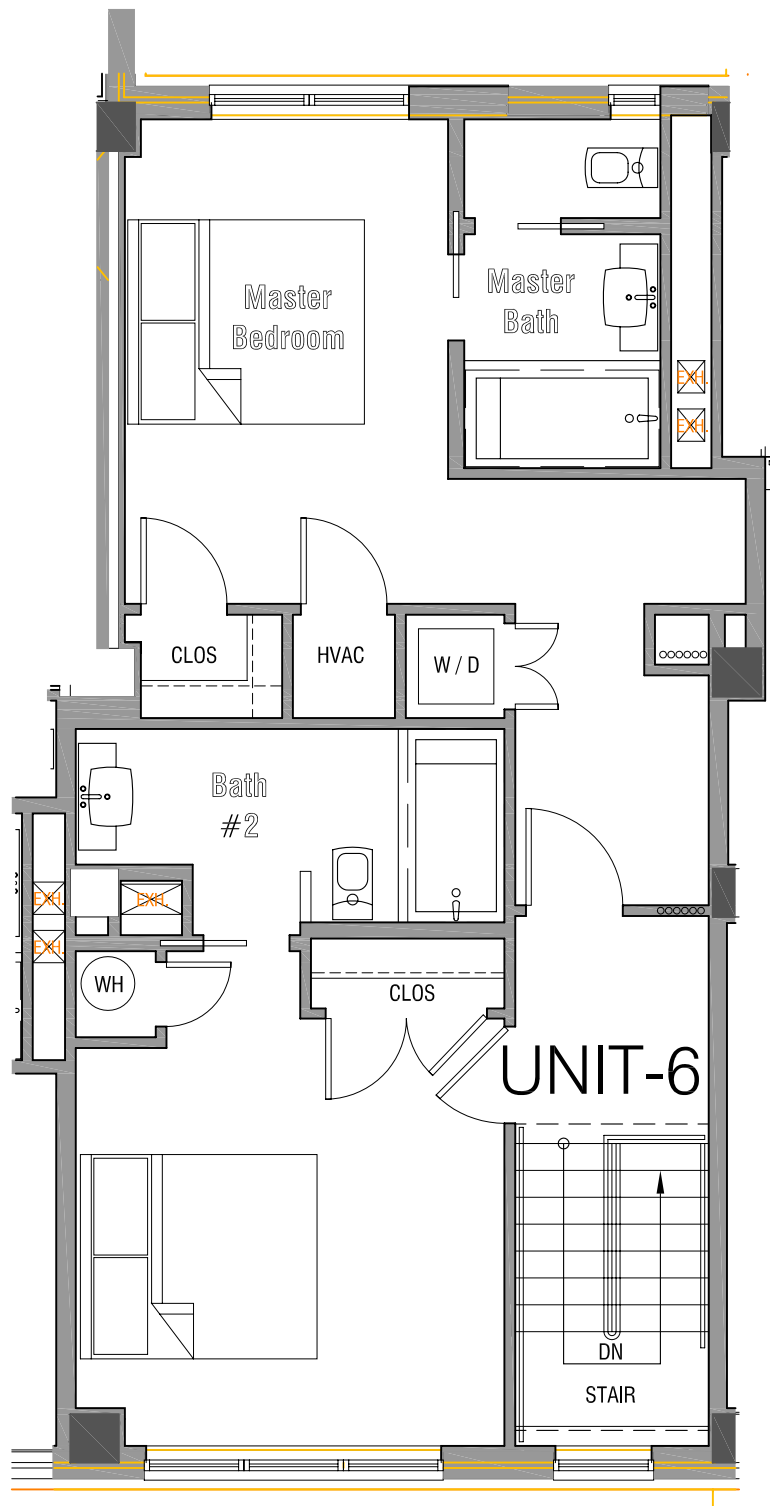

**PLAN NOTES**

**CONDO UNIT #6 - 3rd, 5th, 7th**  
SCALE: 3/16" = 1' - 0"

UNIT 6

Floor 2-3

Bedrooms - 2

Bathroom - 2.5

1461 Square Feet of living space

Unit Price

Note: All prices subject to change with notification.

**CONDO UNIT #6 - 2nd, 4th, 6th Floors**  
SCALE: 3/16" = 1' - 0"

Modified: Thursday, November 30, 2006

**CONDO UNIT #6 - TYPICAL PLAN**