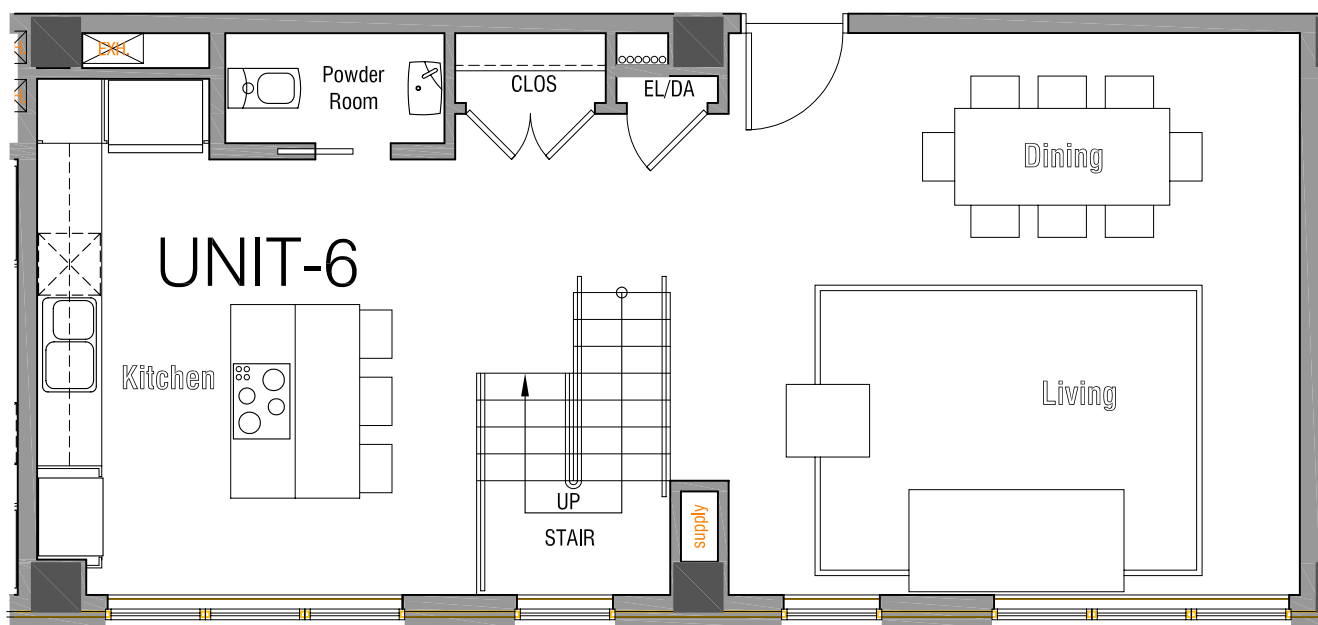

**PLAN NOTES**

**CONDO UNIT #6 - 3rd, 5th, 7th**  
SCALE: 3/16" = 1' - 0"

UNIT 6

Floor 2-3

Bedrooms - 2

Bathroom - 2.5

1461 Square Feet of living space

Unit Price

Note: All prices subject to change with notification.

**CONDO UNIT #6 - 2nd, 4th, 6th Floors**  
SCALE: 3/16" = 1' - 0"

Modified: Thursday, November 30, 2006

**CONDO UNIT #6 - TYPICAL PLAN**