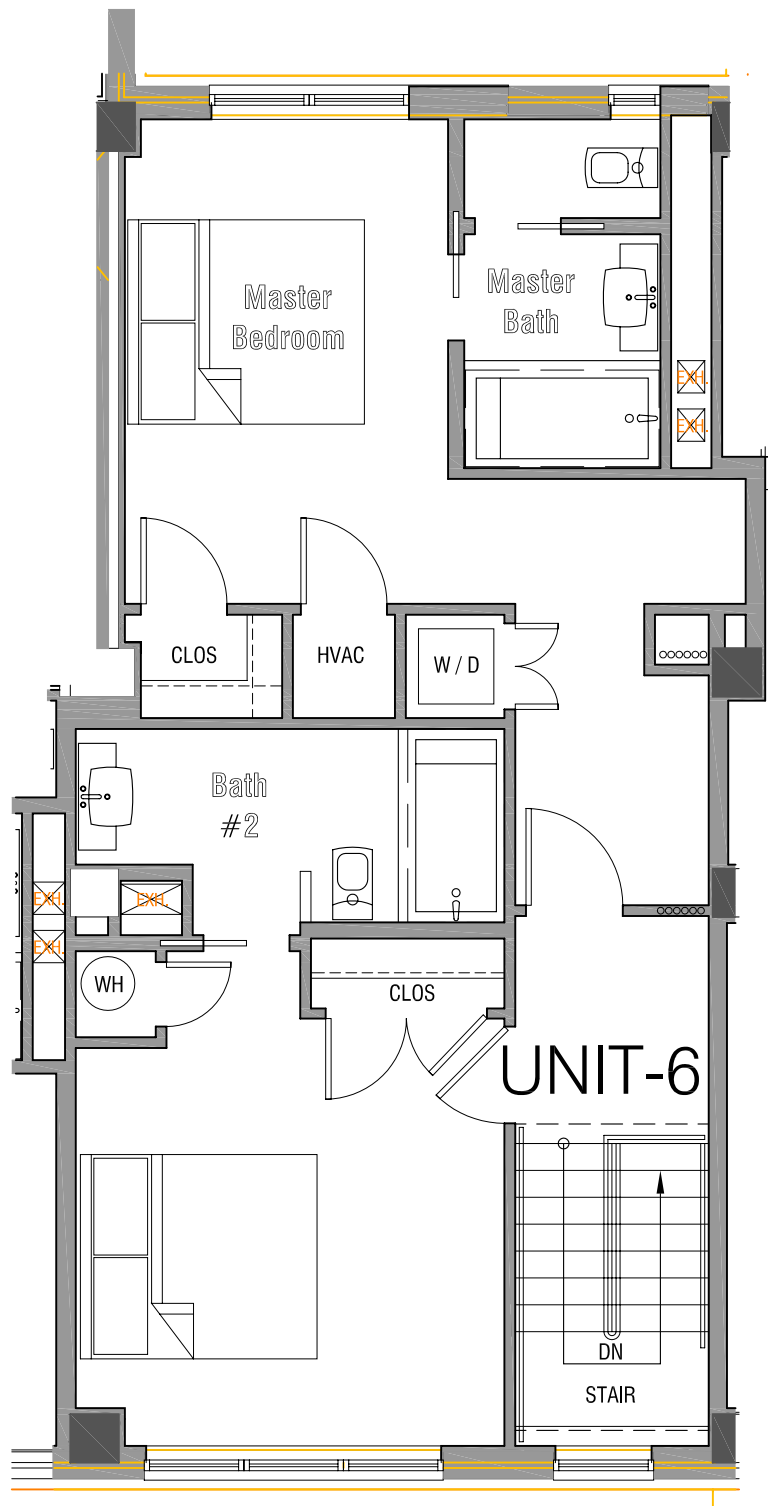

PLAN NOTES

CONDO UNIT #6 - 3rd, 5th, 7th

SCALE : 3/16" = 1' - 0"

UNIT 6

Floor 6-7

Bedrooms - 2

Bathroom - 2.5

1461 Square Feet of living space

Unit Price

Note: All prices subject to change with notification.

2nd, 4th, & 6th floors

Keyplan

CONDO UNIT #6 - 2nd, 4th, 6th Floors

SCALE : 3/16" = 1' - 0"

Modified: Thursday, November 30, 2006

CONDO UNIT #6 - TYPICAL PLAN