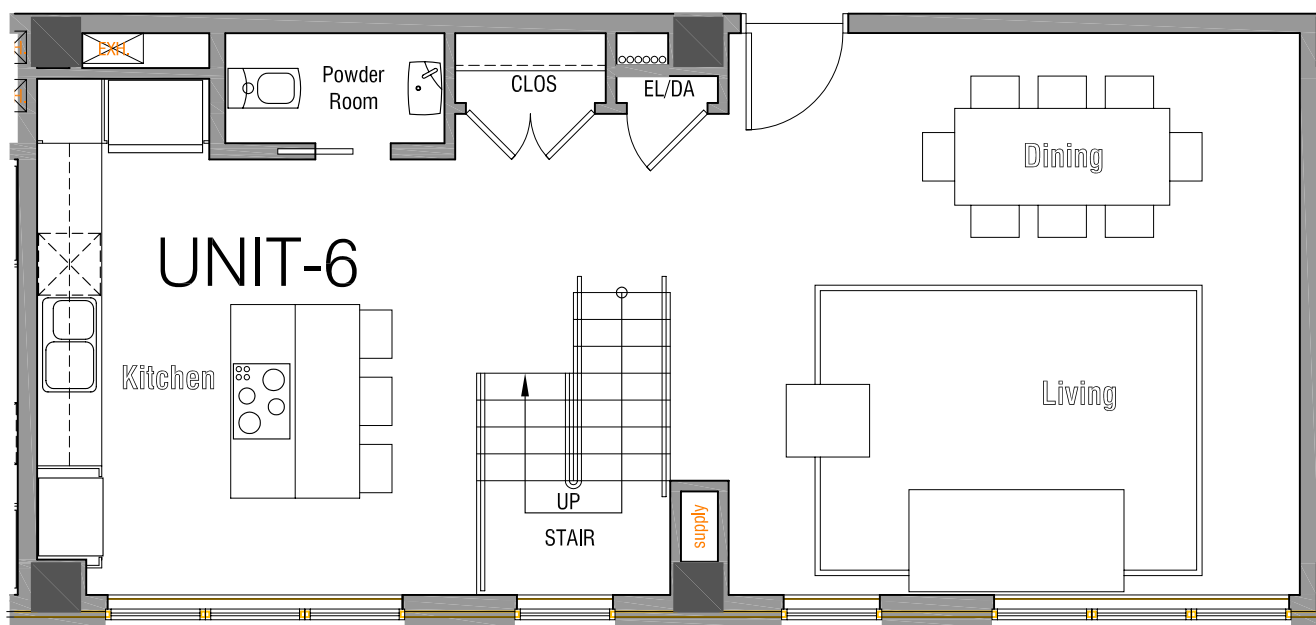

PLAN NOTES

CONDO UNIT #6 - 3rd, 5th, 7th

SCALE : 3/16" = 1' - 0"

UNIT 6

Floor 6-7

Bedrooms - 2

Bathroom - 2.5

1461 Square Feet of living space

Unit Price

Note: All prices subject to change with notification.

2nd, 4th, & 6th floors

Keyplan

CONDO UNIT #6 - 2nd, 4th, 6th Floors

SCALE : 3/16" = 1' - 0"

Modified: Thursday, November 30, 2006

CONDO UNIT #6 - TYPICAL PLAN