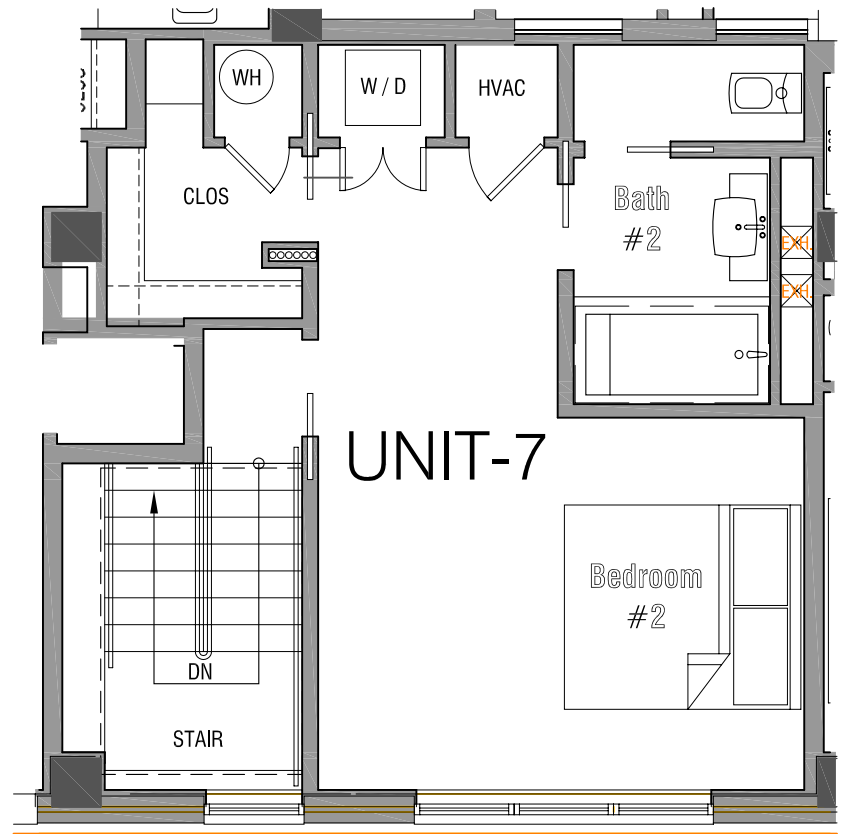

# PLAN NOTES

UNIT 7

Floor 4-5

Bedrooms - 2

Bathroom - 2.5

1633 Square Feet of living space

Unit Price

Note: All prices subject to change with notification.

**CONDO UNIT #7 - 3rd, 5th, 7th**

SCALE: 3/16" = 1' - 0"

**CONDO UNIT #7 - 2nd, 4th, 6th Floors**

SCALE: 3/16" = 1' - 0"

Modified: Thursday, November 30, 2006

## CONDO UNIT #7 - TYPICAL PLAN