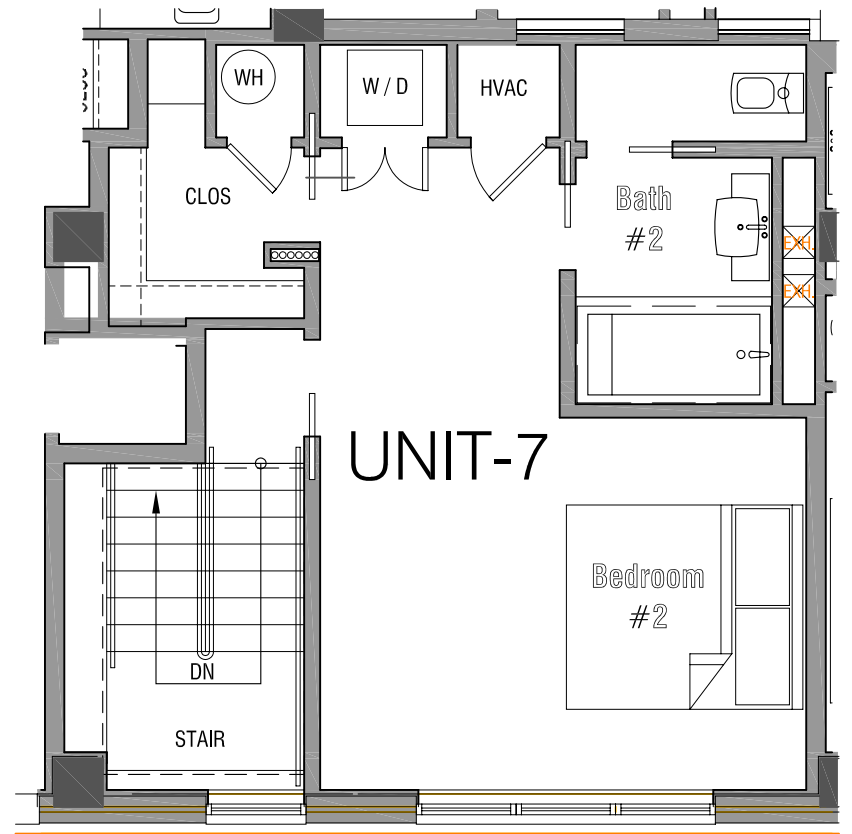

# PLAN NOTES

UNIT 7

Floor 6-7

Bedrooms - 2

Bathroom - 2.5

1633 Square Feet of living space

Unit Price

Note: All prices subject to change  
with notification.

**CONDO UNIT #7 - 3rd, 5th, 7th**

SCALE: 3/16" = 1' - 0"

**CONDO UNIT #7 - 2nd, 4th, 6th Floors**

SCALE: 3/16" = 1' - 0"

Modified: Thursday, November 30, 2006

## CONDO UNIT #7 - TYPICAL PLAN