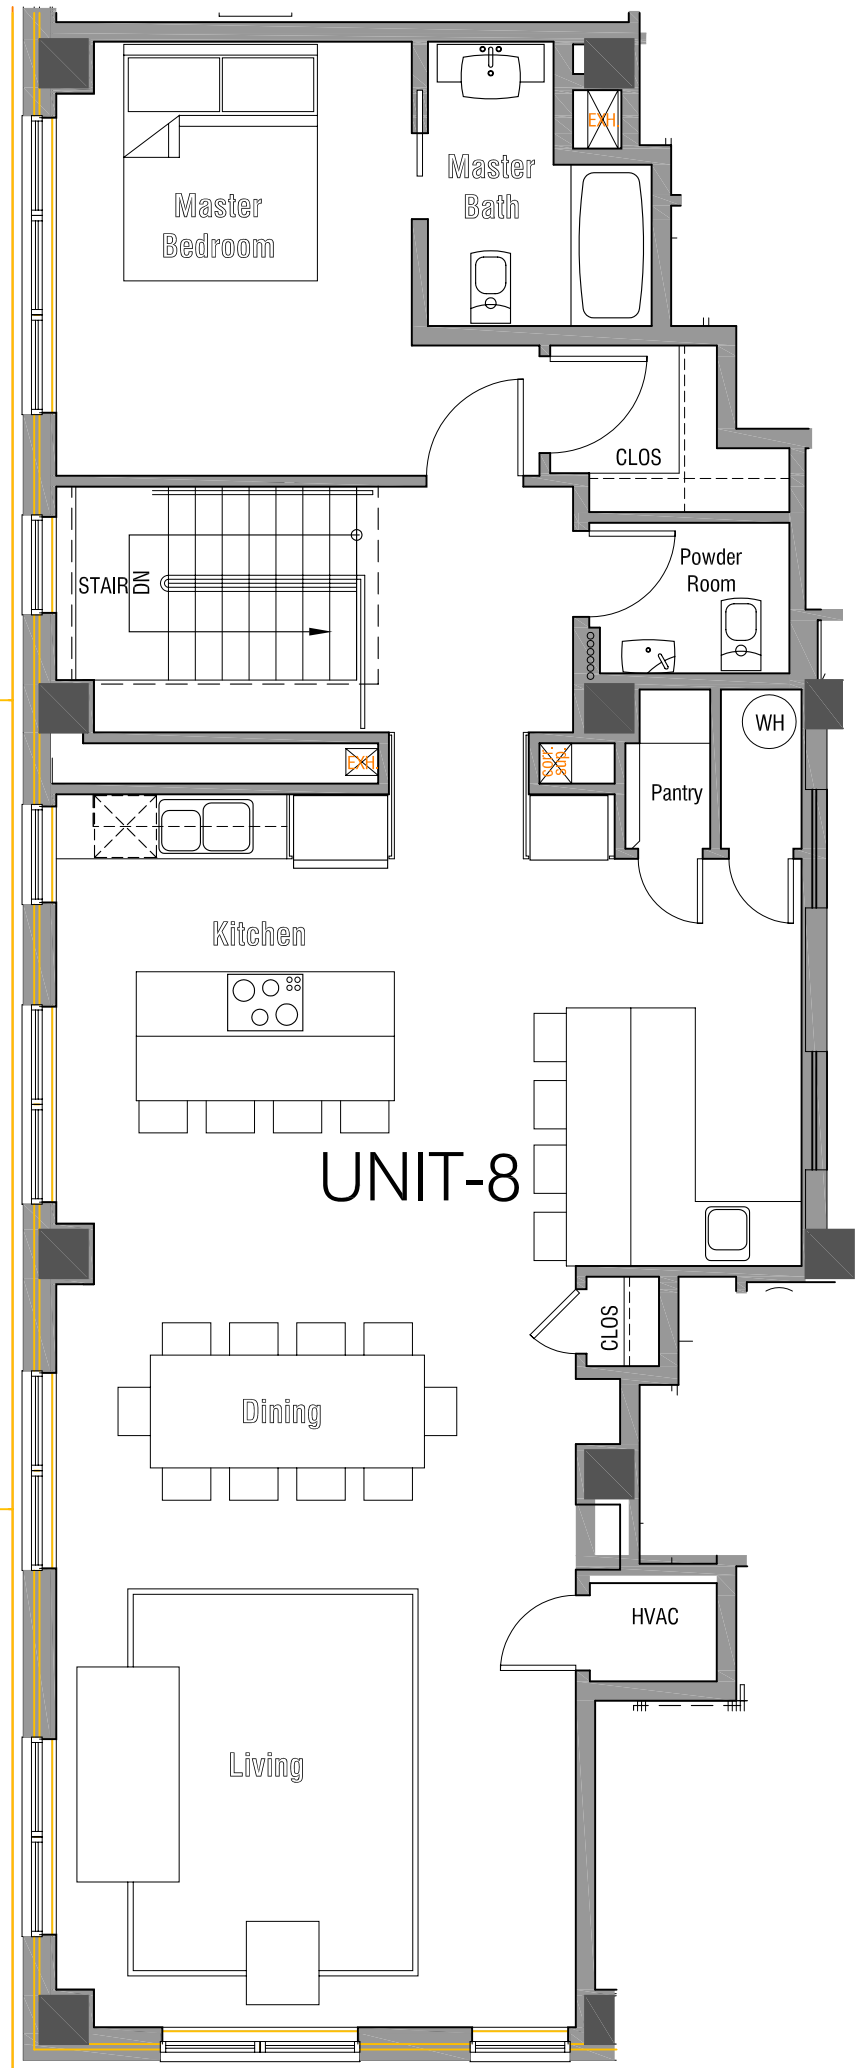

CONDO UNIT #8 - 2nd, 4th, 6th Floors

SCALE: 1/8" = 1' - 0"

PLAN NOTES

UNIT 8
 Floor 4-5
 Bedrooms - 3
 Bathroom - 3.5
 1641 Square Feet of living space
 Unit Price

Note: All prices subject to change with notification.

CONDO UNIT #8 - 3rd, 5th, 7th

SCALE: 1/8" = 1' - 0"

Modified: Thursday, November 30, 2006

CONDO UNIT #8 - TYPICAL PLAN