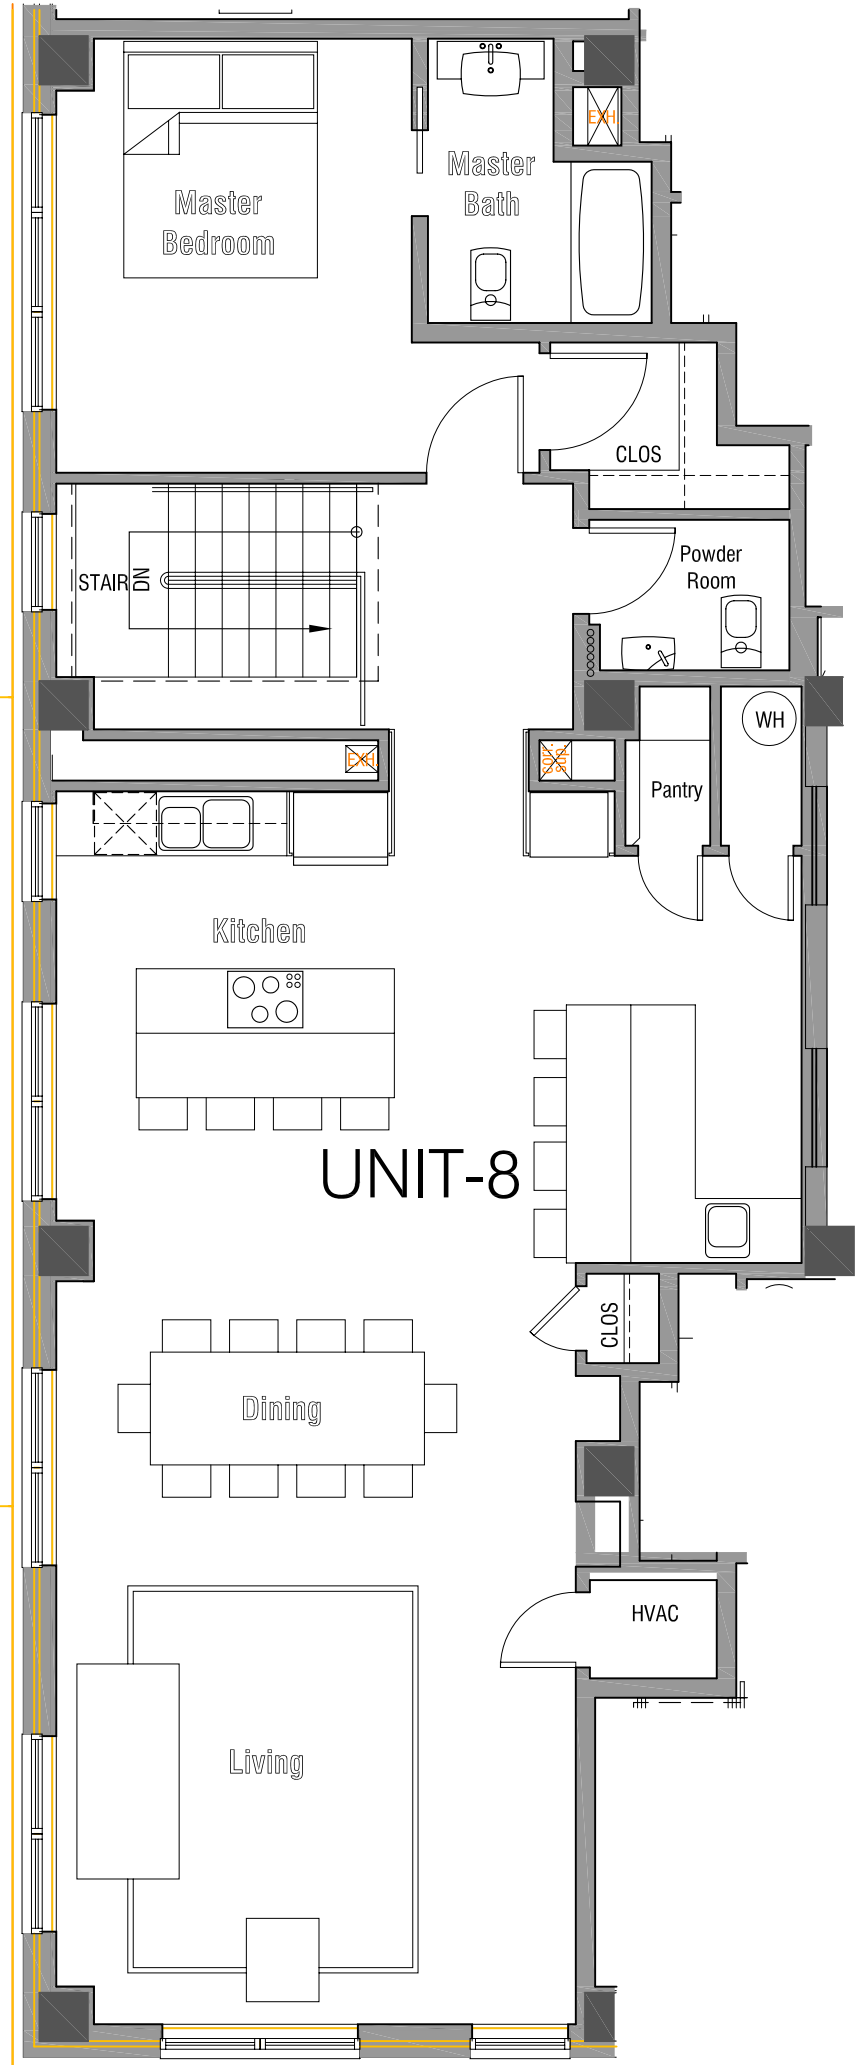

CONDO UNIT #8 - 2nd, 4th, 6th Floors

SCALE: 1/8" = 1' - 0"

UNIT-8

PLAN NOTES

UNIT 8

Floor 6-7

Bedrooms - 3

Bathroom - 3.5

1641 Square Feet of living space

Unit Price

CONDO UNIT #8 - 3rd, 5th, 7th

SCALE: 1/8" = 1' - 0"

Note: All prices subject to change

with notification.

Modified: Thursday, November 30, 2006

CONDO UNIT #8 - TYPICAL PLAN