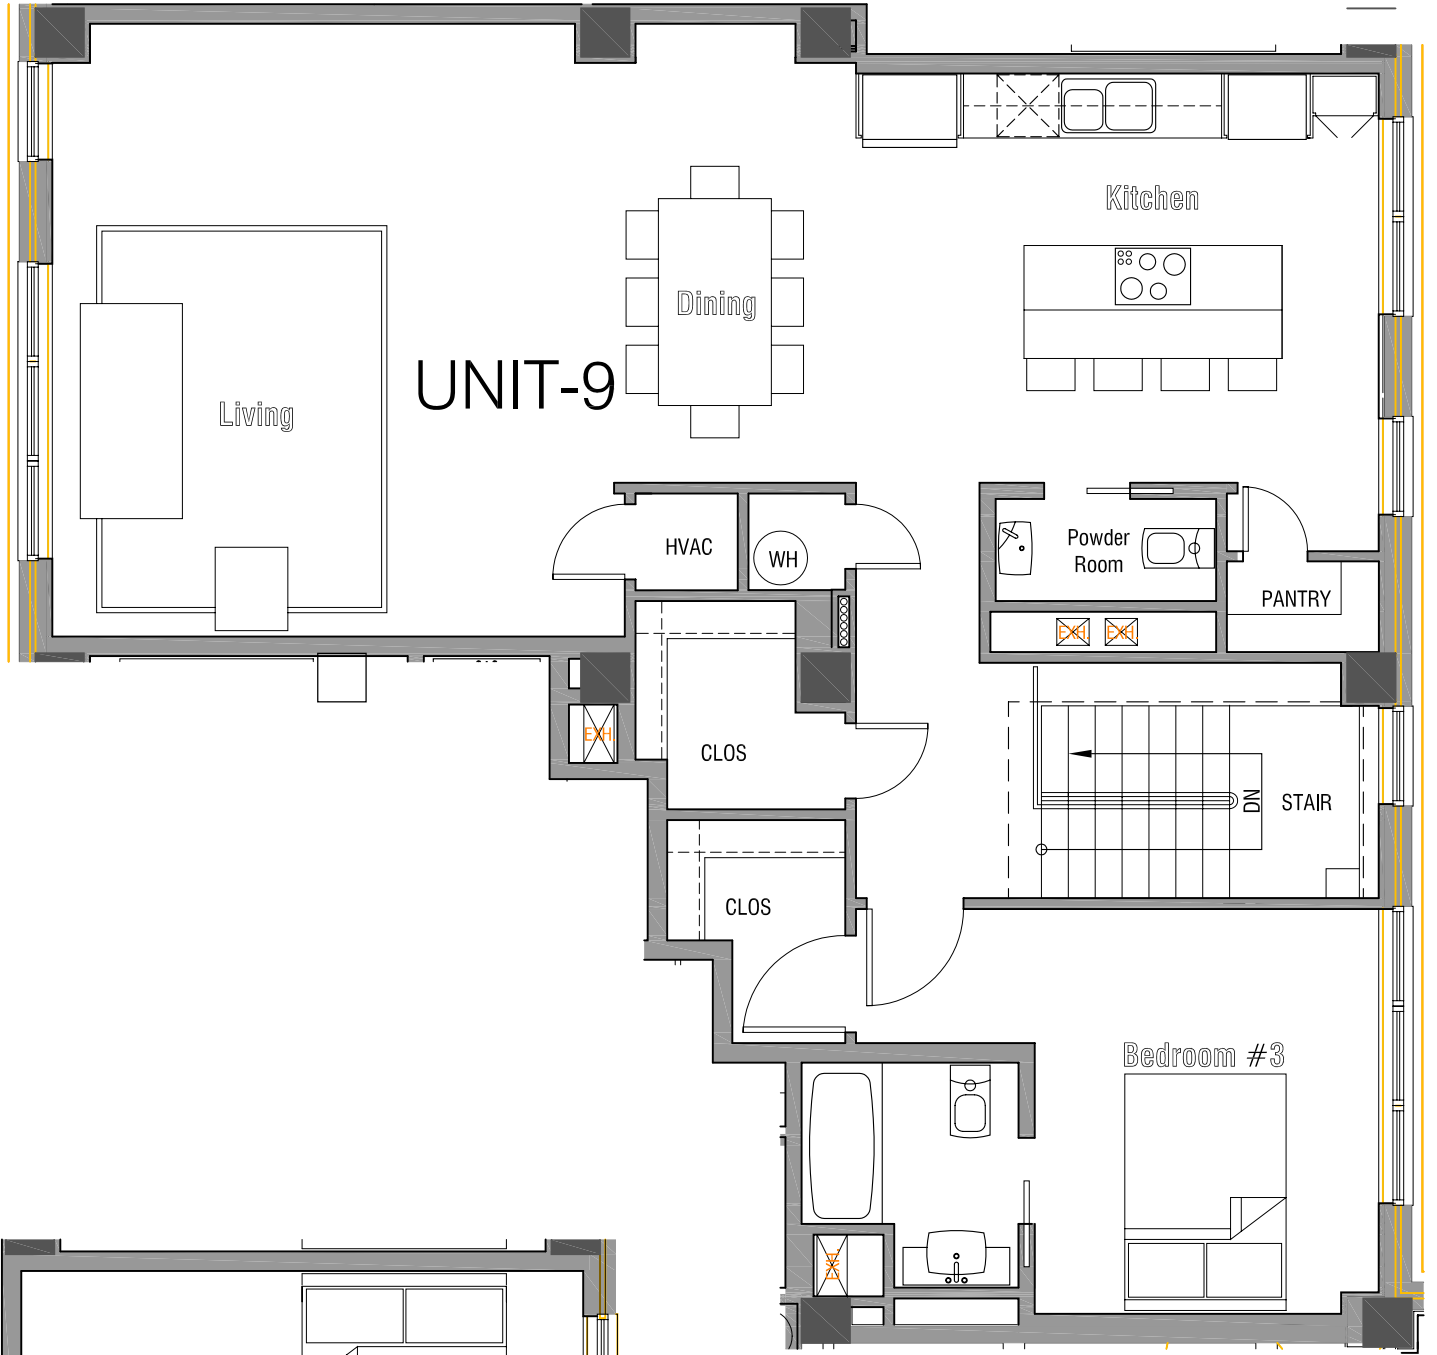

PLAN NOTES

UNIT 9
 Floor 4-5
 Bedrooms - 3
 Bathroom - 3.5
 1850 Square Feet of living space
 Unit Price

Note: All prices subject to change with notification.

CONDO UNIT #9 - 3rd, 5th, 7th
 SCALE : 3/16" = 1' - 0"

CONDO UNIT #9 - 2nd, 4th, 6th Floors
 SCALE : 3/16" = 1' - 0"

Modified: Thursday, November 30, 2006

CONDO UNIT #9 - TYPICAL PLAN