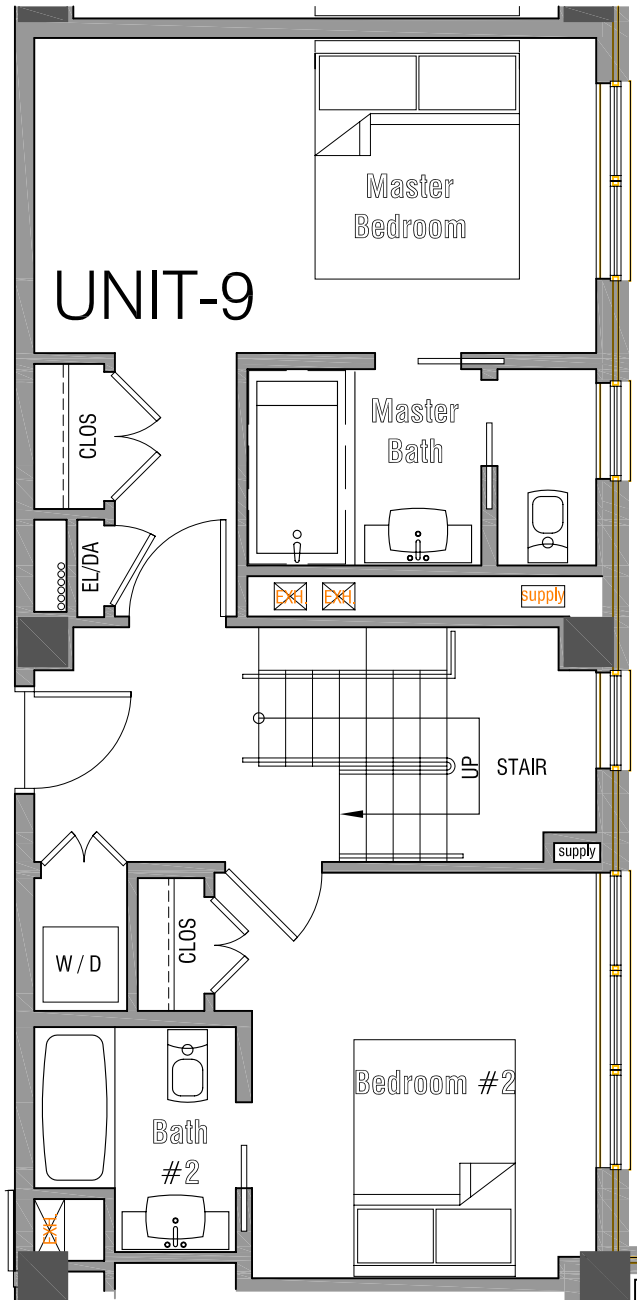

PLAN NOTES

UNIT 9
 Floor 4-5
 Bedrooms - 3
 Bathroom - 3.5
 1850 Square Feet of living space
 Unit Price

Note: All prices subject to change with notification.

CONDO UNIT #9 - 3rd, 5th, 7th
 SCALE : 3/16" = 1' - 0"

CONDO UNIT #9 - 2nd, 4th, 6th Floors
 SCALE : 3/16" = 1' - 0"

Modified: Thursday, November 30, 2006

CONDO UNIT #9 - TYPICAL PLAN