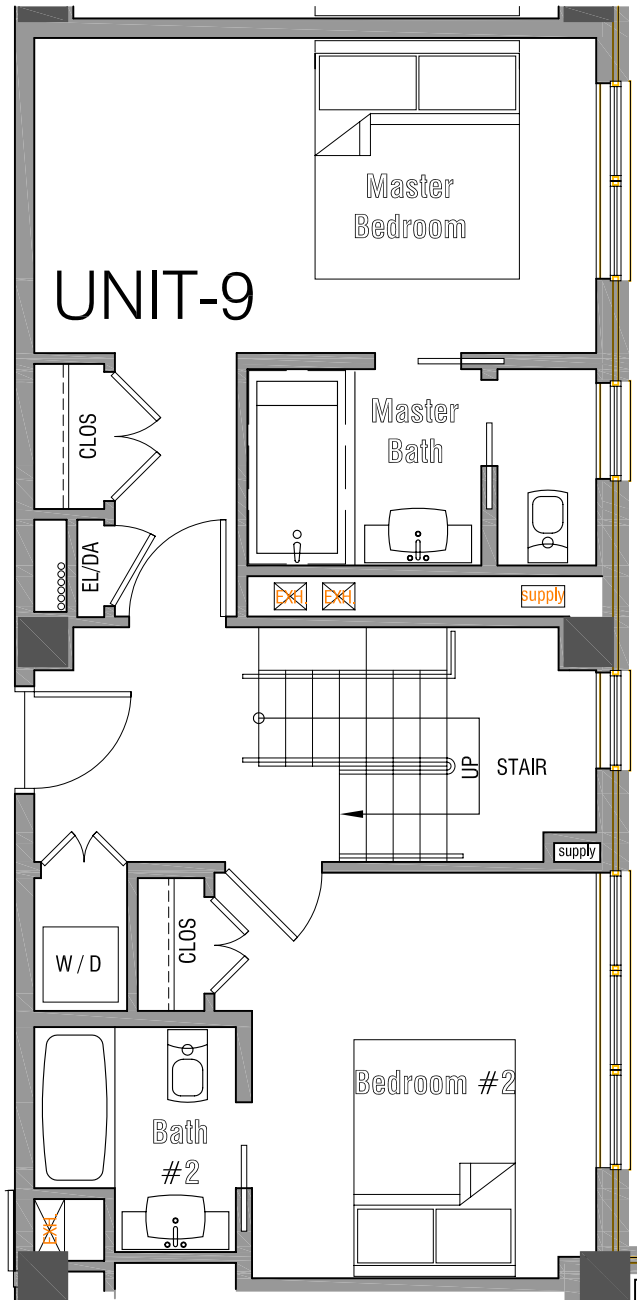

PLAN NOTES

UNIT 9
 Floor 6-7
 Bedrooms - 3
 Bathroom - 3.5
 1850 Square Feet of living space
 Unit Price

Note: All prices subject to change with notification.

CONDO UNIT #9 - 3rd, 5th, 7th
 SCALE : 3/16" = 1' - 0"

CONDO UNIT #9 - 2nd, 4th, 6th Floors
 SCALE : 3/16" = 1' - 0"

Modified: Thursday, November 30, 2006

CONDO UNIT #9 - TYPICAL PLAN