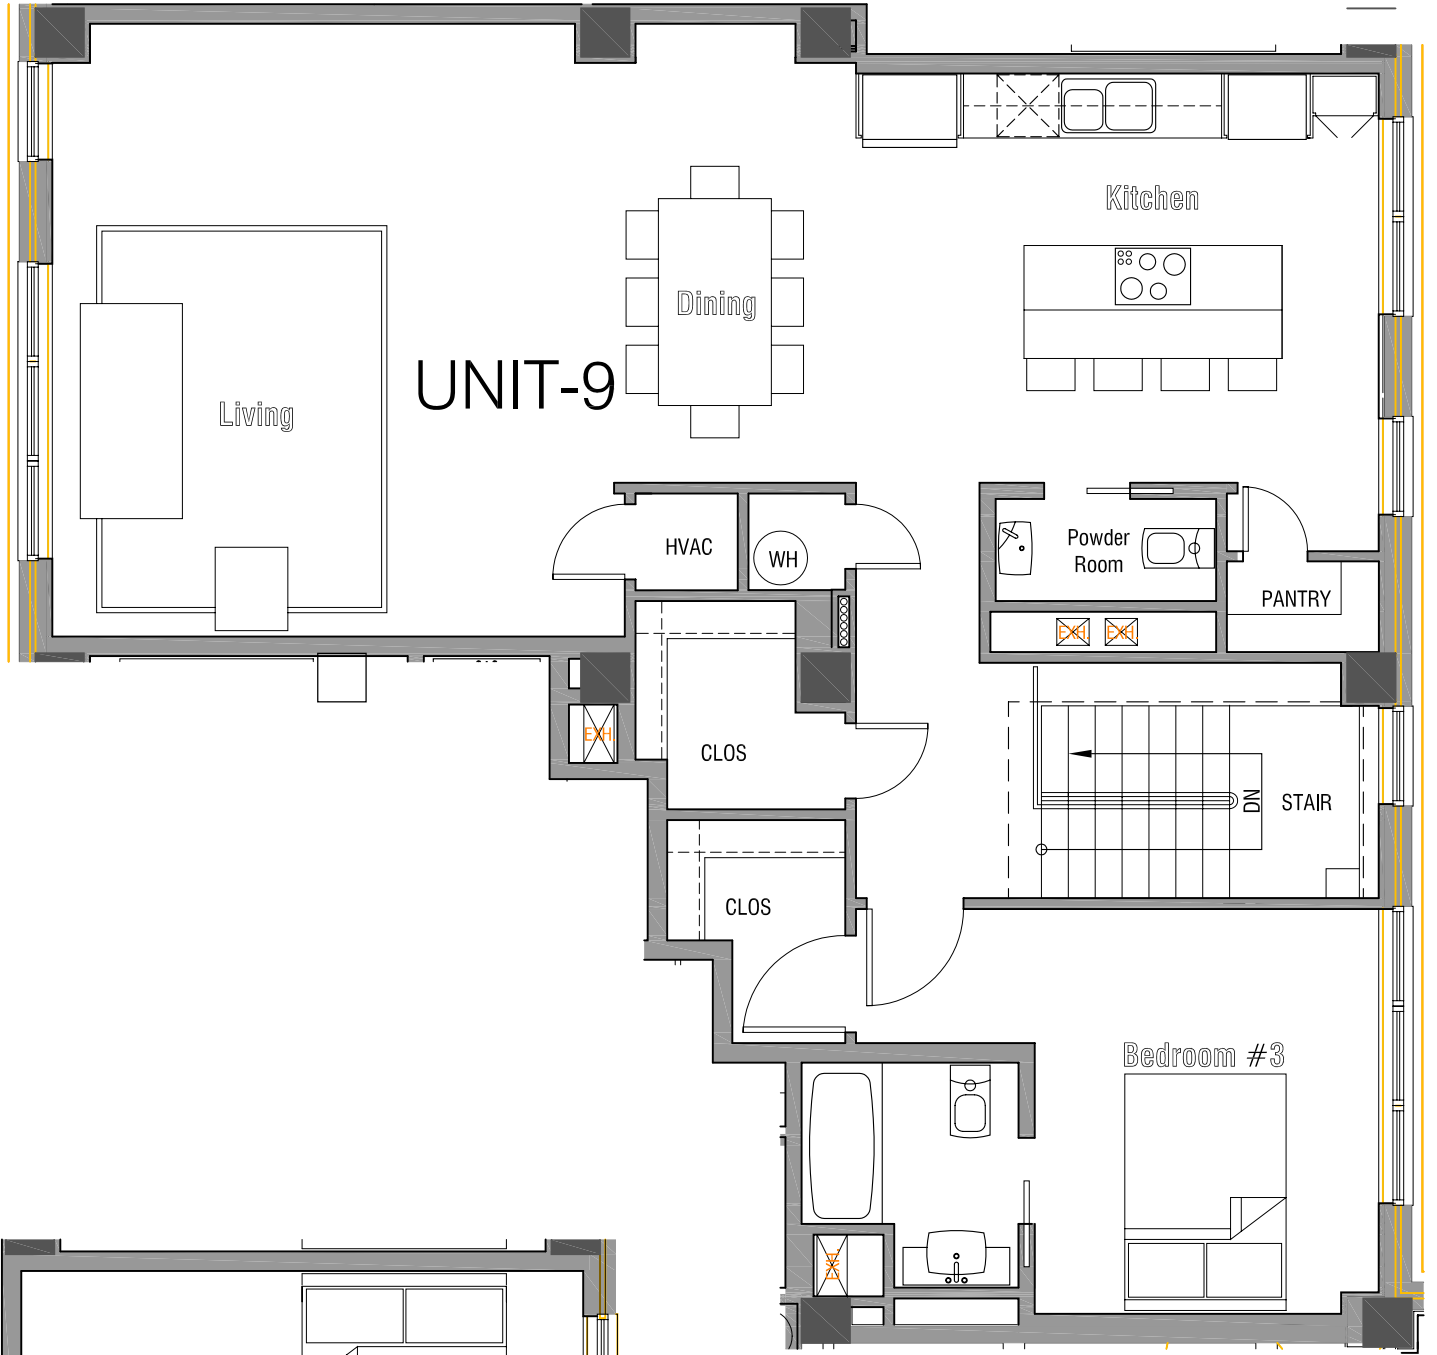

PLAN NOTES

UNIT 9
 Floor 6-7
 Bedrooms - 3
 Bathroom - 3.5
 1850 Square Feet of living space
 Unit Price

Note: All prices subject to change with notification.

CONDO UNIT #9 - 3rd, 5th, 7th
 SCALE : 3/16" = 1' - 0"

CONDO UNIT #9 - 2nd, 4th, 6th Floors
 SCALE : 3/16" = 1' - 0"

Modified: Thursday, November 30, 2006

CONDO UNIT #9 - TYPICAL PLAN