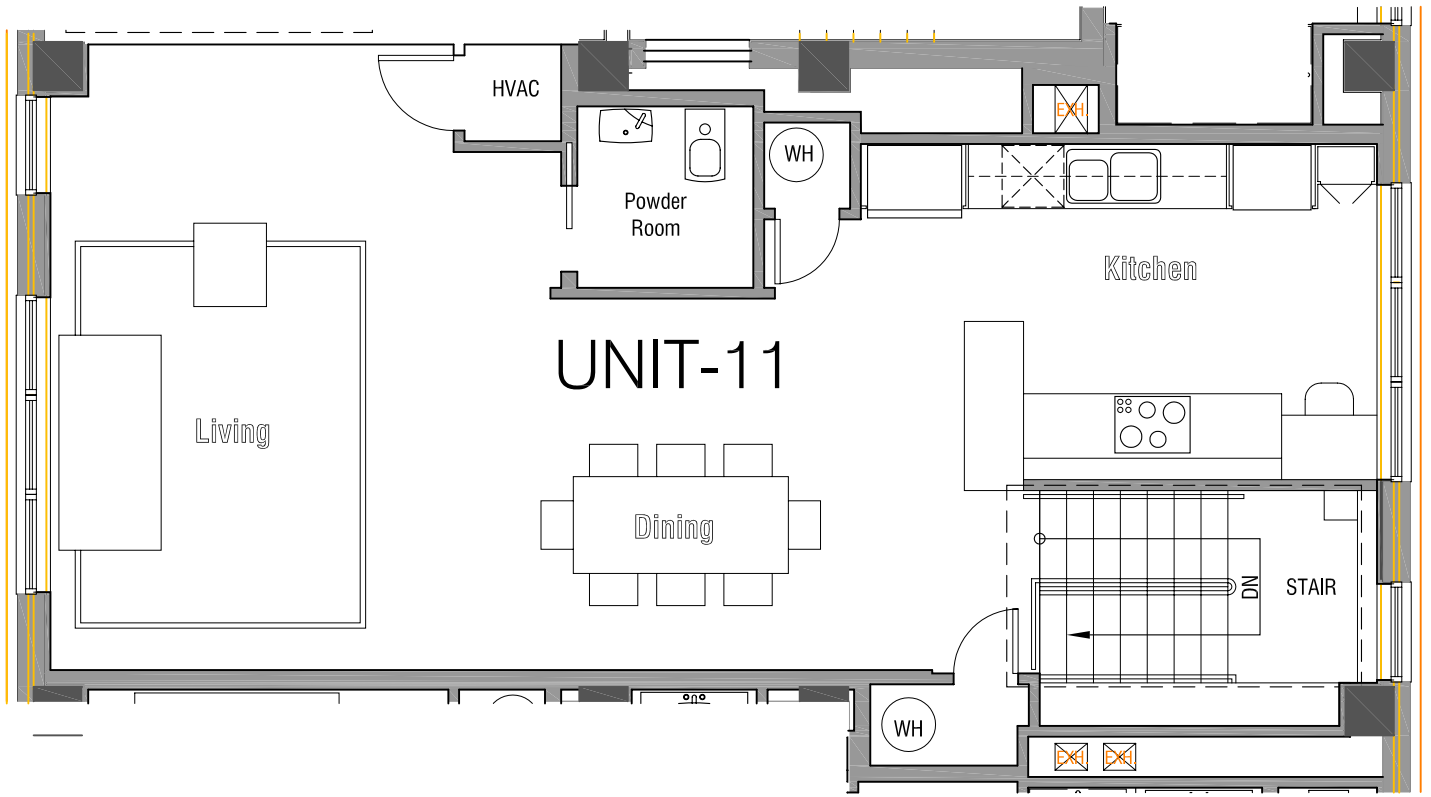

# PLAN NOTES

UNIT 11  
 Floor 2-3  
 Bedrooms - 2  
 Bathroom - 2.5  
 1469 Square Feet of living space.  
 Unit Price

Note: All prices subject to change with notification.

## CONDO UNIT #11 - 3rd, 5th, 7th

SCALE: 3/16" = 1' - 0"

## CONDO UNIT #11 - 2nd, 4th, 6th Floors

SCALE: 3/16" = 1' - 0"

Modified: Thursday, November 30, 2006

# CONDO UNIT #11 - TYPICAL PLAN