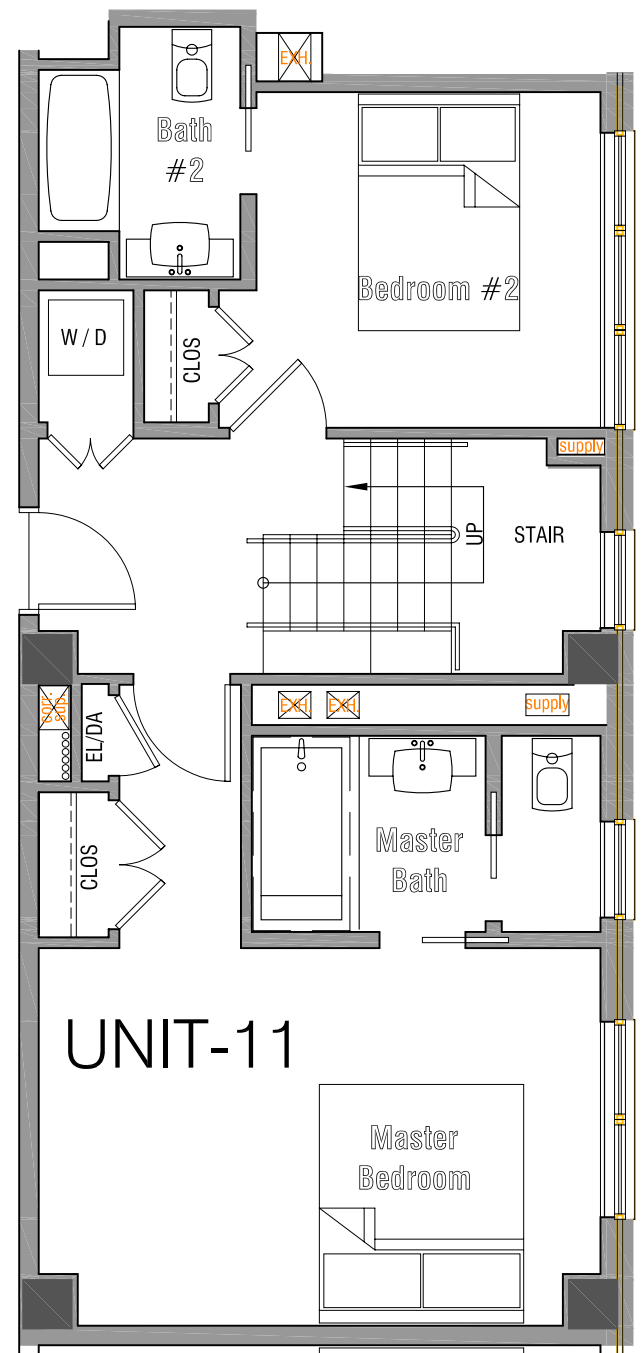

# PLAN NOTES

UNIT 11  
 Floor 2-3  
 Bedrooms - 2  
 Bathroom - 2.5  
 1469 Square Feet of living space.  
 Unit Price

Note: All prices subject to change with notification.

## CONDO UNIT #11 - 3rd, 5th, 7th

SCALE: 3/16" = 1' - 0"

## CONDO UNIT #11 - 2nd, 4th, 6th Floors

SCALE: 3/16" = 1' - 0"

Modified: Thursday, November 30, 2006