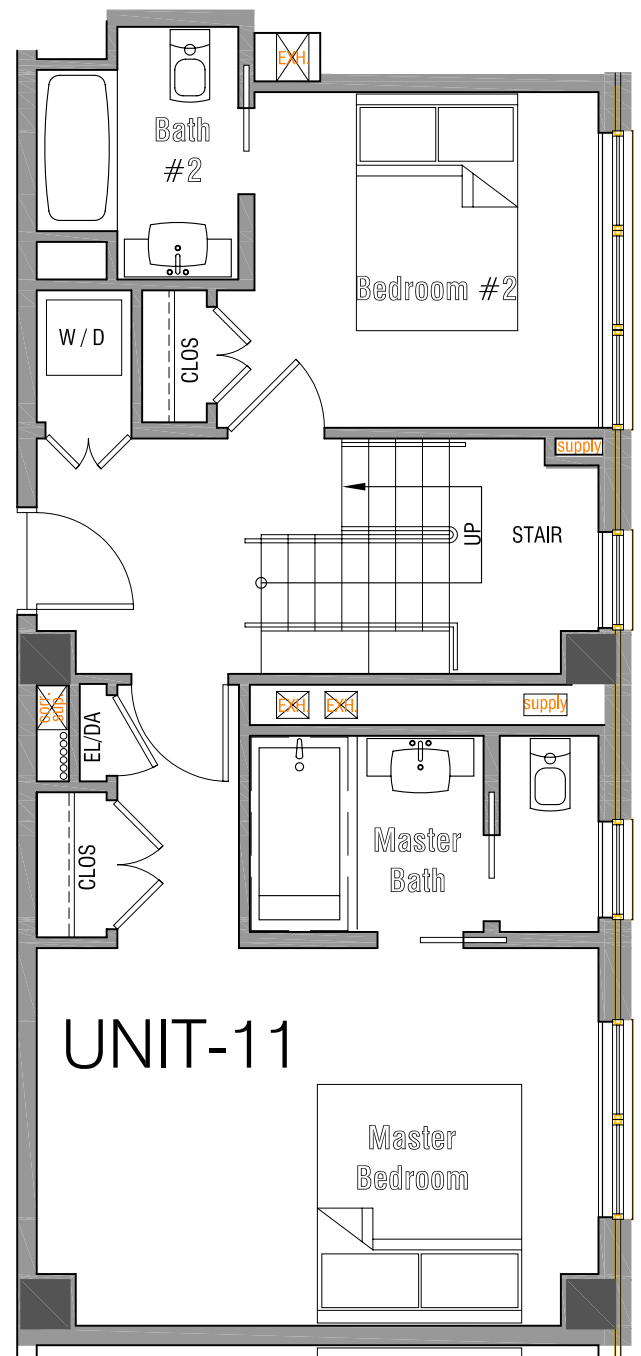

PLAN NOTES

UNIT 11
 Floor 4-5
 Bedrooms - 2
 Bathroom - 2.5
 1469 Square Feet of living space.
 Unit Price

Note: All prices subject to change with notification.

CONDO UNIT #11 - 3rd, 5th, 7th

SCALE: 3/16" = 1' - 0"

CONDO UNIT #11 - 2nd, 4th, 6th Floors

SCALE: 3/16" = 1' - 0"

Modified: Thursday, November 30, 2006

CONDO UNIT #11 - TYPICAL PLAN