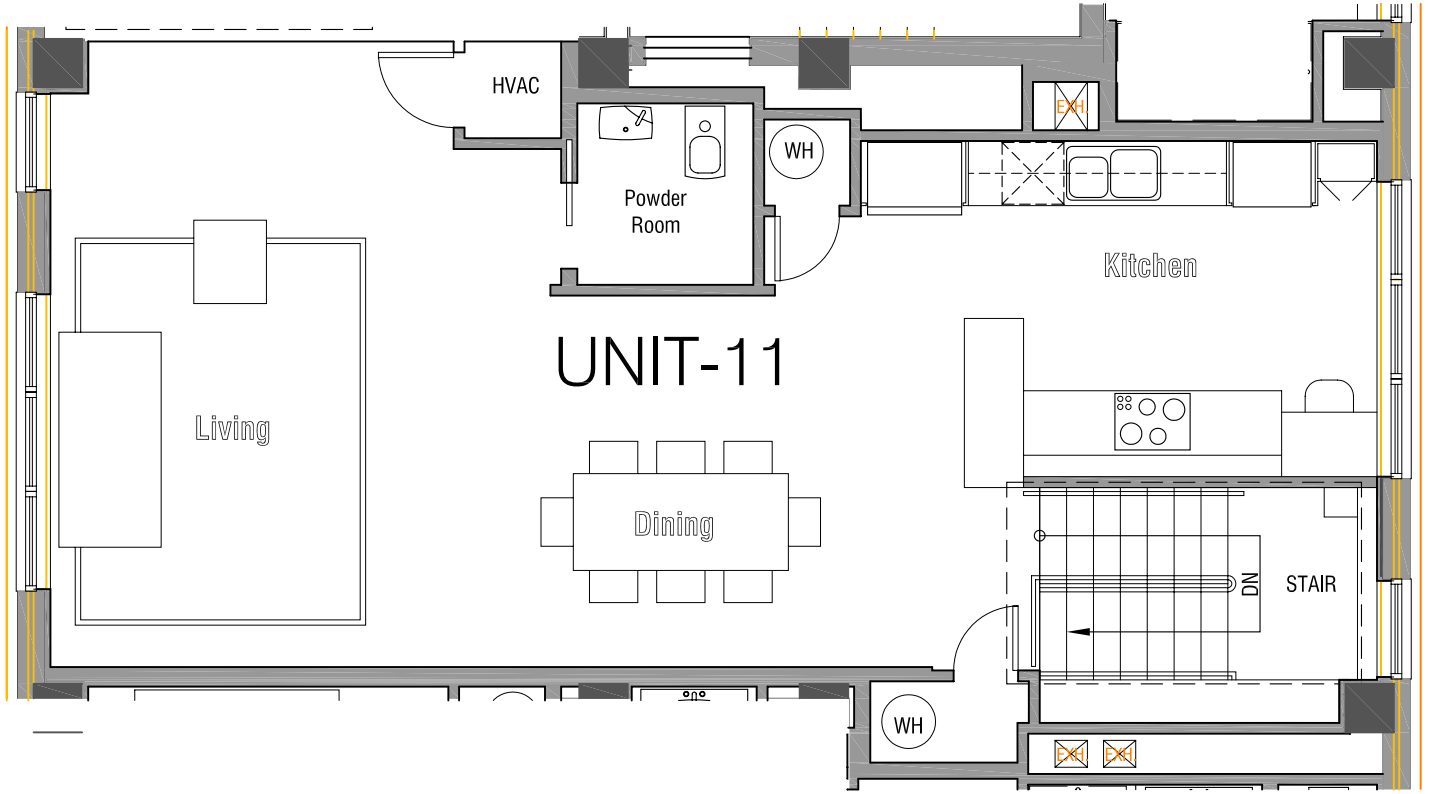

PLAN NOTES

UNIT 11
 Floor 4-5
 Bedrooms - 2
 Bathroom - 2.5
 1469 Square Feet of living space.
 Unit Price

Note: All prices subject to change with notification.

CONDO UNIT #11 - 3rd, 5th, 7th

SCALE: 3/16" = 1' - 0"

CONDO UNIT #11 - 2nd, 4th, 6th Floors

SCALE: 3/16" = 1' - 0"

Modified: Thursday, November 30, 2006

CONDO UNIT #11 - TYPICAL PLAN