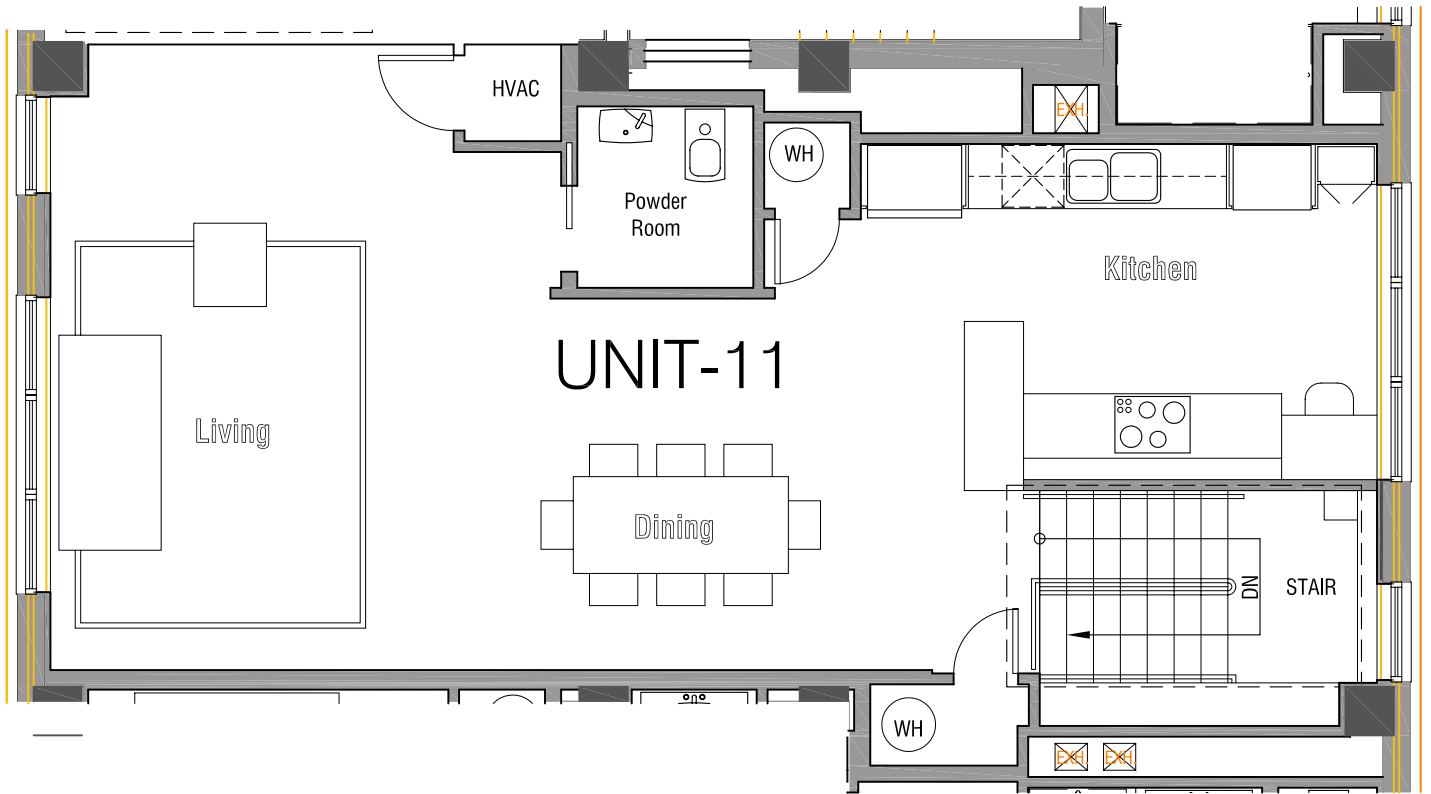

PLAN NOTES

UNIT 11
 Floor 6-7
 Bedrooms - 2
 Bathroom - 2.5
 1469 Square Feet of living space.
 Unit Price

Note: All prices subject to change with notification.

CONDO UNIT #11 - 3rd, 5th, 7th

SCALE: 3/16" = 1' - 0"

CONDO UNIT #11 - 2nd, 4th, 6th Floors

SCALE: 3/16" = 1' - 0"

Modified: Thursday, November 30, 2006

CONDO UNIT #11 - TYPICAL PLAN