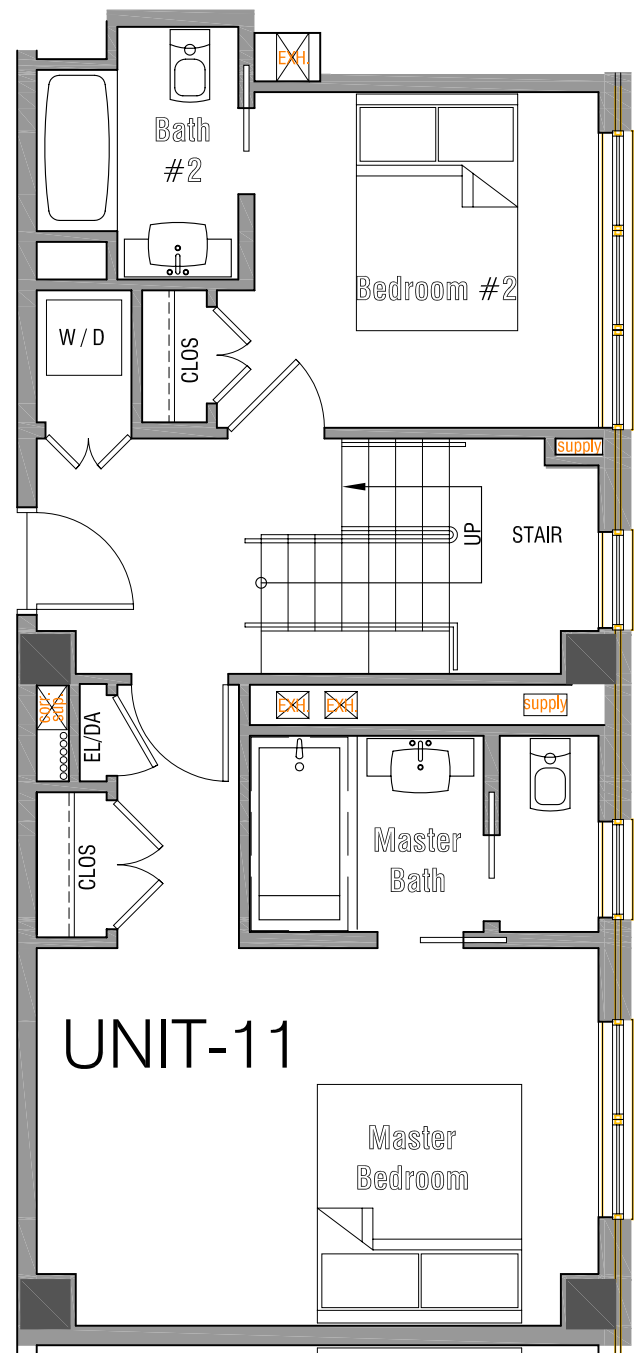

PLAN NOTES

UNIT 11
 Floor 6-7
 Bedrooms - 2
 Bathroom - 2.5
 1469 Square Feet of living space.
 Unit Price

Note: All prices subject to change with notification.

CONDO UNIT #11 - 3rd, 5th, 7th

SCALE: 3/16" = 1' - 0"

CONDO UNIT #11 - 2nd, 4th, 6th Floors

SCALE: 3/16" = 1' - 0"

Modified: Thursday, November 30, 2006

CONDO UNIT #11 - TYPICAL PLAN